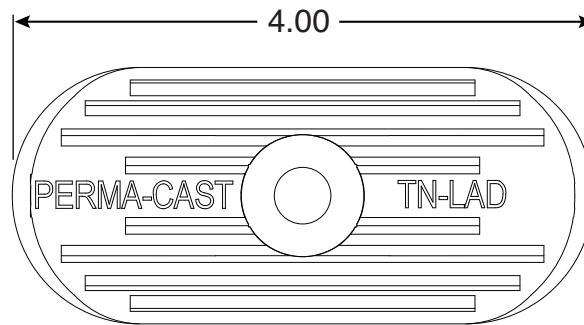

Ladder Anode

Part No.
TN-LD

Parts List	
QTY	Description
2	TN-LD Ladder Anode

- Sacrificial Zinc Anode
- 27 Square Inches Zinc Anode
- Accommodates any 1.9" Ladder Rail
- Sold in Pairs

Page 1 of 1

Perma-Cast Co. Pueblo, CO
www.permacastonline.com
Call 800-748-2770