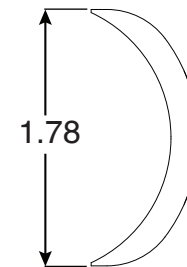

Ladder Anode

Part No.
TN-LD

Parts List	
QTY	Description
2	TN-LD Ladder Anode

- Sacrificial Zinc Anode
- 27 Square Inches Zinc Anode
- Accommodates any 1.9" Ladder Rail
- Sold in Pairs

Page 1 of 1

Perma-Cast Co. Pueblo, CO
www.permacastonline.com
Call 800-748-2770