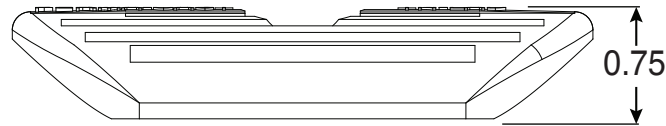

Ladder Anode

Part No.
TN-LD

Parts List	
QTY	Description
2	TN-LD Ladder Anode

- Sacrificial Zinc Anode
- 27 Square Inches Zinc Anode
- Accommodates any 1.9" Ladder Rail
- Sold in Pairs

Page 1 of 1

Perma-Cast Co. Pueblo, CO
www.permacastonline.com
Call 800-748-2770