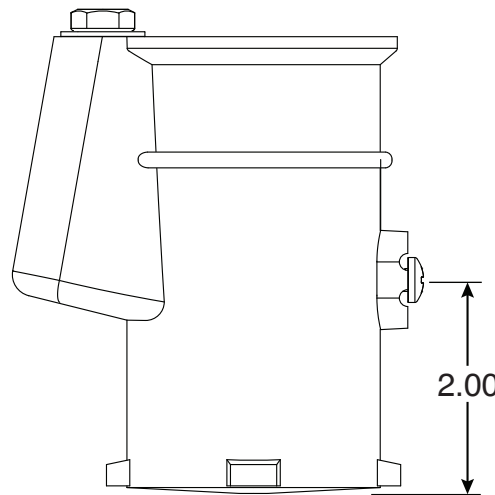

# 4 Inch Aluminum Hanover Clone Socket

Part No.  
PS-4019-C

Parts List	
QTY	Description
1	PS-4019-C Socket Aluminum
1	PW-4C Wedge
1	5/16" Stainless Steel Washer
1	5/16-18 x 1-3/4" SS Bolt
1	10-24 x 3/8" Brass Screw

Uses Wedge Assembly  
PW-4C

- 4" Deep Aluminum Socket
- Accommodates 1.90" OD Tubing
- Uses PW-4C Wedge Assembly

\*\*\*Anchors Must Drain to Prevent Corrosion\*\*\*

Page 1 of 1

Perma-Cast Co. Pueblo, CO  
www.permacastonline.com  
Call 800-748-2770