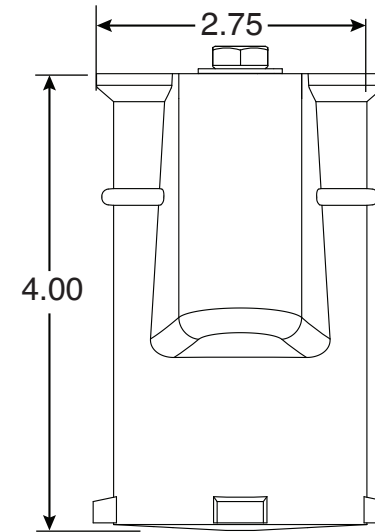

# 4 Inch Aluminum Hanover Clone Socket

Part No.  
PS-4019-C

Parts List	
QTY	Description
1	PS-4019-C Socket Aluminum
1	PW-4C Wedge
1	5/16" Stainless Steel Washer
1	5/16-18 x 1-3/4" SS Bolt
1	10-24 x 3/8" Brass Screw

Uses Wedge Assembly  
PW-4C

- 4" Deep Aluminum Socket
- Accommodates 1.90" OD Tubing
- Uses PW-4C Wedge Assembly

\*\*\*Anchors Must Drain to Prevent Corrosion\*\*\*

Page 1 of 1

Perma-Cast Co. Pueblo, CO  
www.permacastonline.com  
Call 800-748-2770