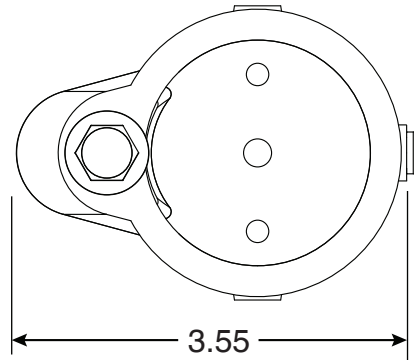

# 4 Inch Aluminum Hanover Clone Socket

Part No.  
PS-4019-C

Parts List	
QTY	Description
1	PS-4019-C Socket Aluminum
1	PW-4C Wedge
1	5/16" Stainless Steel Washer
1	5/16-18 x 1-3/4" SS Bolt
1	10-24 x 3/8" Brass Screw

Uses Wedge Assembly  
PW-4C

- 4" Deep Aluminum Socket
- Accommodates 1.90" OD Tubing
- Uses PW-4C Wedge Assembly

\*\*\*Anchors Must Drain to Prevent Corrosion\*\*\*

Page 1 of 1

Perma-Cast Co. Pueblo, CO  
www.permacastonline.com  
Call 800-748-2770