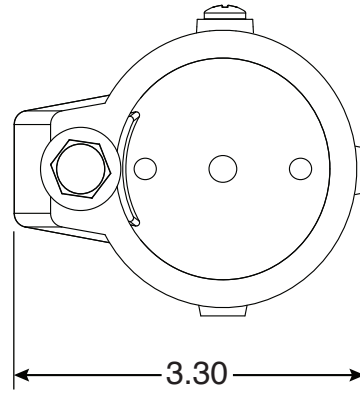

4 Inch Bronze Perma-Socket

Part No.
PS-4019-B

Parts List	
QTY	Description
1	PS-4019-B Socket Bronze
1	PW Wedge
1	5/16" Stainless Steel Washer
1	5/16-18 x 1-1/2" SS Bolt
1	10-24 x 3/8" Brass Screw

Uses Wedge Assembly
PW

- 4" Deep Bronze Socket
- Accomodates 1.90" OD Tubing
- Uses PW Wedge Assembly
- Limited Lifetime Warranty

Anchors Must Drain to Prevent Corrosion

Page 1 of 1

Perma-Cast Co. Pueblo, CO
www.permacastonline.com
Call 800-748-2770