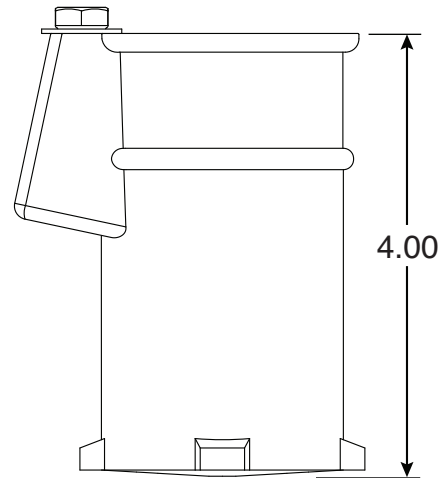

4 Inch Bronze Perma-Socket

Part No.
PS-4019-B

Parts List	
QTY	Description
1	PS-4019-B Socket Bronze
1	PW Wedge
1	5/16" Stainless Steel Washer
1	5/16-18 x 1-1/2" SS Bolt
1	10-24 x 3/8" Brass Screw

Uses Wedge Assembly
PW

- 4" Deep Bronze Socket
- Accomodates 1.90" OD Tubing
- Uses PW Wedge Assembly
- Limited Lifetime Warranty

Anchors Must Drain to Prevent Corrosion

Page 1 of 1

Perma-Cast Co. Pueblo, CO
www.permacastonline.com
Call 800-748-2770