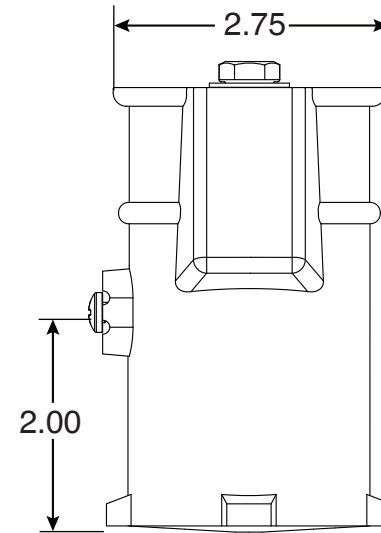

4 Inch Bronze Perma-Socket

Part No.
PS-4019-B

Parts List	
QTY	Description
1	PS-4019-B Socket Bronze
1	PW Wedge
1	5/16" Stainless Steel Washer
1	5/16-18 x 1-1/2" SS Bolt
1	10-24 x 3/8" Brass Screw

Uses Wedge Assembly
PW

- 4" Deep Bronze Socket
- Accomodates 1.90" OD Tubing
- Uses PW Wedge Assembly
- Limited Lifetime Warranty

Anchors Must Drain to Prevent Corrosion

Page 1 of 1

Perma-Cast Co. Pueblo, CO
www.permacastonline.com
Call 800-748-2770