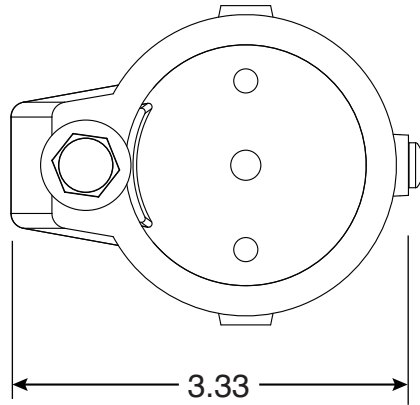

# 4 Inch Aluminum Perma-Socket

Part No.  
PS-4019-A

Parts List	
QTY	Description
1	PS-4019-A Socket Aluminum
1	PW Wedge
1	5/16" Stainless Steel Washer
1	5/16-18 x 1-1/2" SS Bolt
1	10-24 x 3/8" Brass Screw

Uses Wedge Assembly  
PW

- 4" Deep Aluminum Socket
- Accommodates 1.90" OD Tubing
- Uses PW Wedge Assembly

\*\*\*Anchors Must Drain to Prevent Corrosion\*\*\*

Page 1 of 1

Perma-Cast Co. Pueblo, CO  
www.permacastonline.com  
Call 800-748-2770