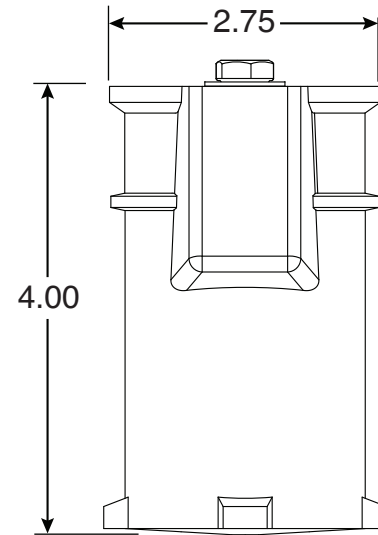

# 4 Inch Aluminum Perma-Socket

Part No.  
PS-4019-A

Parts List	
QTY	Description
1	PS-4019-A Socket Aluminum
1	PW Wedge
1	5/16" Stainless Steel Washer
1	5/16-18 x 1-1/2" SS Bolt
1	10-24 x 3/8" Brass Screw

Uses Wedge Assembly  
PW

- 4" Deep Aluminum Socket
- Accommodates 1.90" OD Tubing
- Uses PW Wedge Assembly

\*\*\*Anchors Must Drain to Prevent Corrosion\*\*\*

Page 1 of 1

Perma-Cast Co. Pueblo, CO  
www.permacastonline.com  
Call 800-748-2770