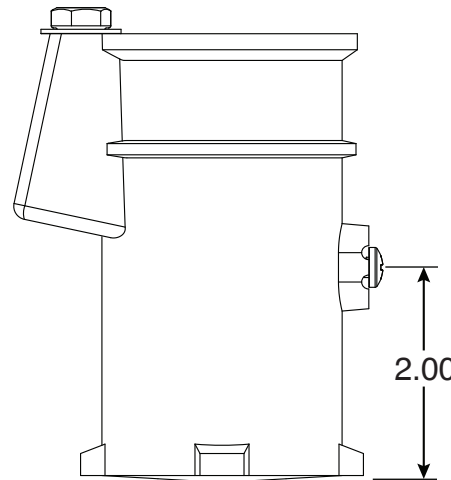

# 4 Inch Aluminum Perma-Socket

Part No.  
PS-4019-A

Parts List	
QTY	Description
1	PS-4019-A Socket Aluminum
1	PW Wedge
1	5/16" Stainless Steel Washer
1	5/16-18 x 1-1/2" SS Bolt
1	10-24 x 3/8" Brass Screw

Uses Wedge Assembly  
PW

- 4" Deep Aluminum Socket
- Accommodates 1.90" OD Tubing
- Uses PW Wedge Assembly

\*\*\*Anchors Must Drain to Prevent Corrosion\*\*\*

Page 1 of 1

Perma-Cast Co. Pueblo, CO  
www.permacastonline.com  
Call 800-748-2770