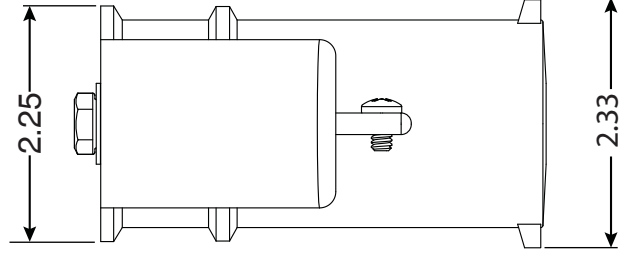

4 Inch Bronze Socket

Part No.
PS-4016-BC

Parts List	
QTY	Description
1	PS-4016-BC Socket Bronze
1	PW-16 Wedge
1	5/16" Stainless Steel Washer
1	5/16-18 x 1-3/4" SS Bolt
1	10-24 x 3/8" Brass Screw

Uses Wedge Assembly
PW-16

- 4" Deep Socket

- Accomodates 1.625" OD Tubing

- Uses PW-16 Wedge

- Includes Wedge, Washer, Bolt and Bonding Screw

- Anchors Must Drain to Prevent Corrosion