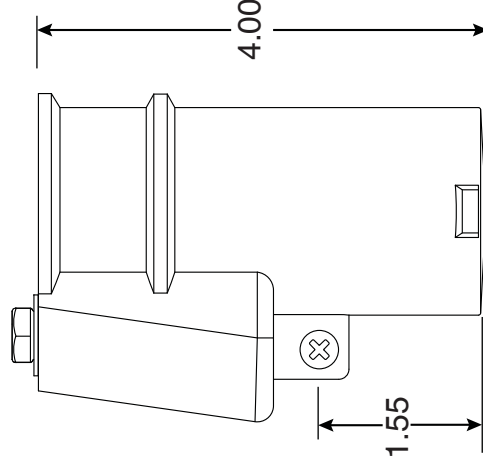

4 Inch Bronze Socket

Part No.
PS-4016-BC

Parts List	
QTY	Description
1	PS-4016-BC Socket Bronze
1	PW-16 Wedge
1	5/16" Stainless Steel Washer
1	5/16-18 x 1-3/4" SS Bolt
1	10-24 x 3/8" Brass Screw

Uses Wedge Assembly
PW-16

- 4" Deep Socket

- Accomodates 1.625" OD Tubing

- Uses PW-16 Wedge

- Includes Wedge, Washer, Bolt and Bonding Screw

- Anchors Must Drain to Prevent Corrosion