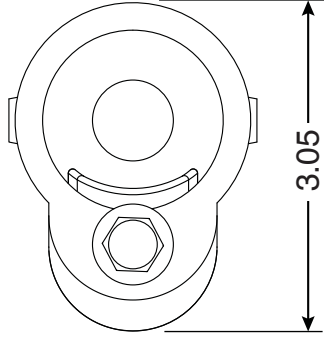

4 Inch Bronze Socket

Part No.
PS-4016-BC

Parts List	
QTY	Description
1	PS-4016-BC Socket Bronze
1	PW-16 Wedge
1	5/16" Stainless Steel Washer
1	5/16-18 x 1-3/4" SS Bolt
1	10-24 x 3/8" Brass Screw

Uses Wedge Assembly
PW-16

- 4" Deep Socket

- Accomodates 1.625" OD Tubing

- Uses PW-16 Wedge

- Includes Wedge, Washer, Bolt and Bonding Screw

- Anchors Must Drain to Prevent Corrosion