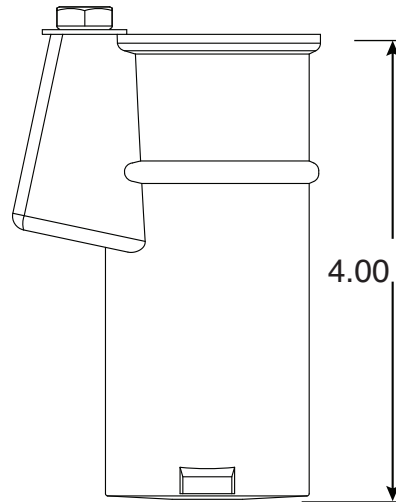

4 Inch Bronze Perma-Socket

Part No.
PS-4015-B

Parts List	
QTY	Description
1	PS-4015-B Socket Bronze
1	PW Wedge
1	5/16" Stainless Steel Washer
1	5/16-18 x 1-1/2" SS Bolt
1	10-24 x 3/8" Brass Screw

Uses Wedge Assembly
PW

- 4" Deep Bronze Socket
- Accommodates 1.50" OD Tubing
- Uses PW Wedge Assembly
- Limited Lifetime Warranty

Anchors Must Drain to Prevent Corrosion

Page 1 of 1

Perma-Cast Co. Pueblo, CO
www.permacastonline.com
Call 800-748-2770