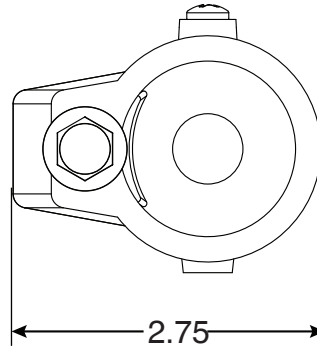

4 Inch Bronze Perma-Socket

Part No.
PS-4015-B

Parts List	
QTY	Description
1	PS-4015-B Socket Bronze
1	PW Wedge
1	5/16" Stainless Steel Washer
1	5/16-18 x 1-1/2" SS Bolt
1	10-24 x 3/8" Brass Screw

Uses Wedge Assembly
PW

- 4" Deep Bronze Socket
- Accommodates 1.50" OD Tubing
- Uses PW Wedge Assembly
- Limited Lifetime Warranty

Anchors Must Drain to Prevent Corrosion

Page 1 of 1

Perma-Cast Co. Pueblo, CO
www.permacastonline.com
Call 800-748-2770