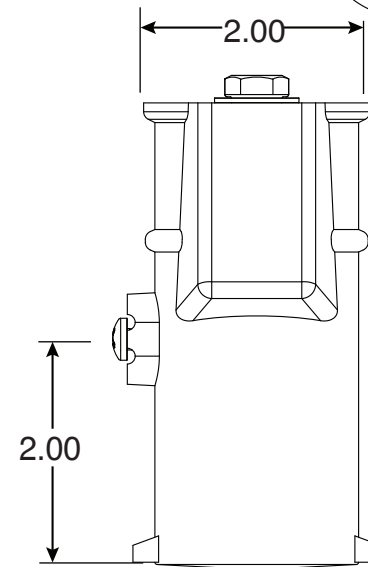

4 Inch Bronze Perma-Socket

Part No.
PS-4015-B

Parts List	
QTY	Description
1	PS-4015-B Socket Bronze
1	PW Wedge
1	5/16" Stainless Steel Washer
1	5/16-18 x 1-1/2" SS Bolt
1	10-24 x 3/8" Brass Screw

Uses Wedge Assembly
PW

- 4" Deep Bronze Socket
- Accommodates 1.50" OD Tubing
- Uses PW Wedge Assembly
- Limited Lifetime Warranty

Anchors Must Drain to Prevent Corrosion

Page 1 of 1

Perma-Cast Co. Pueblo, CO
www.permacastonline.com
Call 800-748-2770