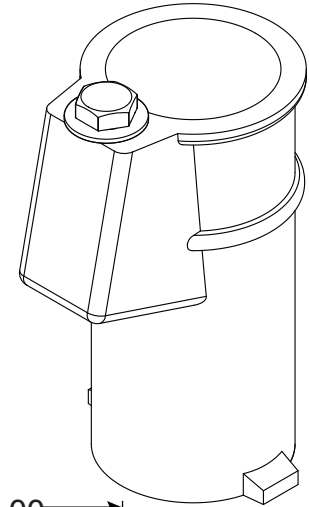

4 Inch Bronze Perma-Socket

Part No.
PS-4015-B

Parts List	
QTY	Description
1	PS-4015-B Socket Bronze
1	PW Wedge
1	5/16" Stainless Steel Washer
1	5/16-18 x 1-1/2" SS Bolt
1	10-24 x 3/8" Brass Screw

Uses Wedge Assembly
PW

- 4" Deep Bronze Socket
- Accommodates 1.50" OD Tubing
- Uses PW Wedge Assembly
- Limited Lifetime Warranty

Anchors Must Drain to Prevent Corrosion

Page 1 of 1

Perma-Cast Co. Pueblo, CO
www.permacastonline.com
Call 800-748-2770