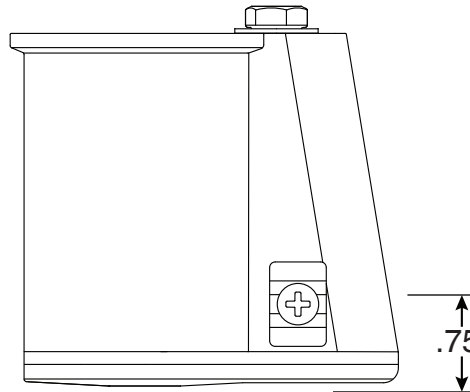

3 Inch Bronze West Coast Special Socket

Part No.
PS-3019-WB

Parts List	
QTY	Description
1	PS-3019-WB Socket Bronze
1	PW-WB Wedge
1	5/16" Stainless Steel Washer
1	5/16-18 x 1-3/4" SS Bolt
1	10-24 x 3/8" Brass Screw

Uses Wedge Assembly
PW-WB

- 3" Deep Bronze Socket
- Accomodates 1.90" OD Tubing
- Uses PW-WB Wedge Assembly
- Limited Lifetime Warranty

Anchors Must Drain to Prevent Corrosion

Page 1 of 1

Perma-Cast Co. Pueblo, CO
www.permacastonline.com
Call 800-748-2770