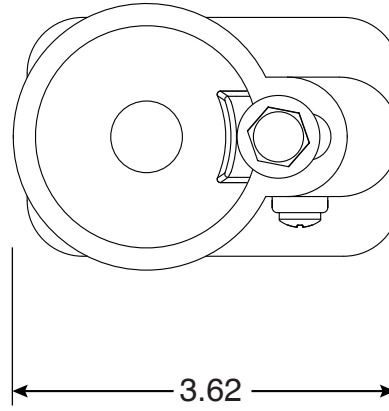

3 Inch Bronze West Coast Special Socket

Part No.
PS-3019-WB

Parts List	
QTY	Description
1	PS-3019-WB Socket Bronze
1	PW-WB Wedge
1	5/16" Stainless Steel Washer
1	5/16-18 x 1-3/4" SS Bolt
1	10-24 x 3/8" Brass Screw

Uses Wedge Assembly
PW-WB

- 3" Deep Bronze Socket
- Accomodates 1.90" OD Tubing
- Uses PW-WB Wedge Assembly
- Limited Lifetime Warranty

Anchors Must Drain to Prevent Corrosion

Page 1 of 1

Perma-Cast Co. Pueblo, CO
www.permacastonline.com
Call 800-748-2770