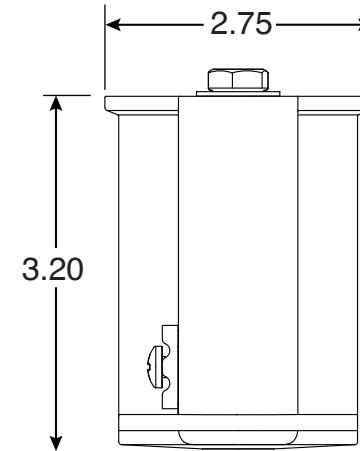

3 Inch Bronze West Coast Special Socket

Part No.
PS-3019-WB

Parts List	
QTY	Description
1	PS-3019-WB Socket Bronze
1	PW-WB Wedge
1	5/16" Stainless Steel Washer
1	5/16-18 x 1-3/4" SS Bolt
1	10-24 x 3/8" Brass Screw

Uses Wedge Assembly
PW-WB

- 3" Deep Bronze Socket
- Accomodates 1.90" OD Tubing
- Uses PW-WB Wedge Assembly
- Limited Lifetime Warranty

Anchors Must Drain to Prevent Corrosion

Page 1 of 1

Perma-Cast Co. Pueblo, CO
www.permacastonline.com
Call 800-748-2770