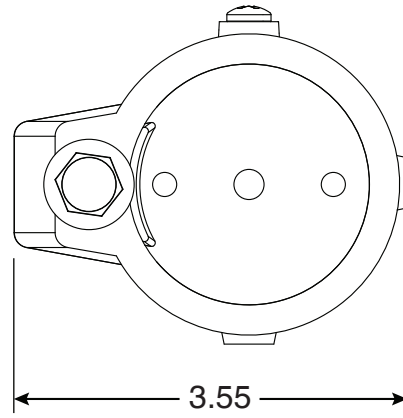

# 3 Inch Bronze Perma-Socket

Part No.  
PS-3019-B

Parts List	
QTY	Description
1	PS-3019-B Socket Bronze
1	PW Wedge
1	5/16" Stainless Steel Washer
1	5/16-18 x 1-1/2" SS Bolt
1	10-24 x 3/8" Brass Screw

Uses Wedge Assembly  
PW

- 3" Deep Bronze Socket
- Accomodates 1.90" OD Tubing
- Uses PW Wedge Assembly
- Limited Lifetime Warranty

\*\*\*Anchors Must Drain to Prevent Corrosion\*\*\*

Page 1 of 1

Perma-Cast Co. Pueblo, CO  
www.permacastonline.com  
Call 800-748-2770