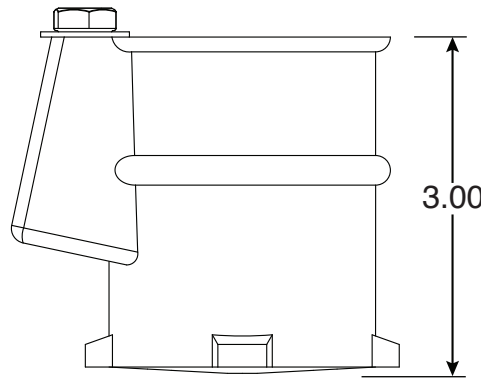

# 3 Inch Bronze Perma-Socket

Part No.  
PS-3019-B

Parts List	
QTY	Description
1	PS-3019-B Socket Bronze
1	PW Wedge
1	5/16" Stainless Steel Washer
1	5/16-18 x 1-1/2" SS Bolt
1	10-24 x 3/8" Brass Screw

Uses Wedge Assembly  
PW

- 3" Deep Bronze Socket
- Accomodates 1.90" OD Tubing
- Uses PW Wedge Assembly
- Limited Lifetime Warranty

\*\*\*Anchors Must Drain to Prevent Corrosion\*\*\*

Page 1 of 1

Perma-Cast Co. Pueblo, CO  
www.permacastonline.com  
Call 800-748-2770