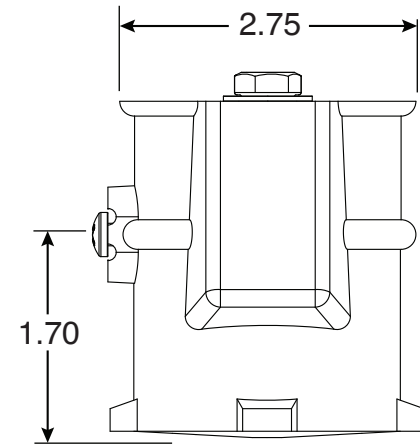

# 3 Inch Bronze Perma-Socket

Part No.  
PS-3019-B

Parts List	
QTY	Description
1	PS-3019-B Socket Bronze
1	PW Wedge
1	5/16" Stainless Steel Washer
1	5/16-18 x 1-1/2" SS Bolt
1	10-24 x 3/8" Brass Screw

Uses Wedge Assembly  
PW

- 3" Deep Bronze Socket
- Accomodates 1.90" OD Tubing
- Uses PW Wedge Assembly
- Limited Lifetime Warranty

\*\*\*Anchors Must Drain to Prevent Corrosion\*\*\*

Page 1 of 1

Perma-Cast Co. Pueblo, CO  
www.permacastonline.com  
Call 800-748-2770