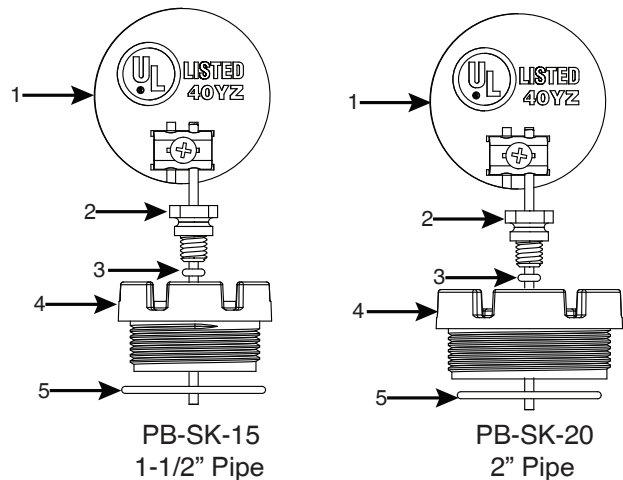

PoolBond Service Parts

Poolbond Above Ground

1. Lollypop Bonding Plate
2. Pump Drain O-ring (Large)
3. PoolBond Drain Plug
4. Wire Seal O-Ring (Small)
5. Nylon Thumb Screw
6. Split Bolt Connector
7. Bonding Grid #8 Wire (Not Supplied)

Repair Kit	Part Number	Unit Cost	Included Items
Plug Kit	PB-AG-PL	Call for \$	2,3,4,5
Split Bolt	PB-SB	Call for \$	6

Poolbond Skimmer w/ 2008 Fitting NEW DESIGN

1. PB2008 Skimmer Fitting
2. 10-24 Brass Screw x2
3. Fitting O-Ring
4. Skimmer Plug
5. Plug O-Ring
6. Split Bolt Connector

Repair Kit	Part Number	Unit Cost	Included Items
Plug Kit for 1-1/2" Plug	PB-SK-15Kit	Call for \$	3,4,5
Plug Kit for 2" Plug	PB-SK-20Kit	Call for \$	3,4,5

Poolbond Skimmer w/ Bonding Plate OLD DESIGN

1. Bonding Plate Assembly
2. Nylon Thumb Screw
3. Wire Seal O-Ring
4. Skimmer Plug
5. Plug O-Ring
6. Split Bolt Connector