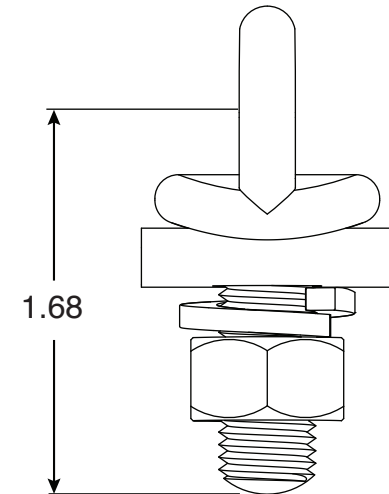

# Coping Eye Anchor

Part No.  
PI-7X

Parts List		
Part #	QTY	Description
1	1	PI-7X 7/16"-14 Coping Eye
2	1	PI-7X Coping Bracket
3	1	7/16"-14 SS Lock Washer
4	1	7/16"-14 SS Nut

- Chrome Plated Bronze
- Coping Rope Eye with Stud
- Use with CP-2 Coping