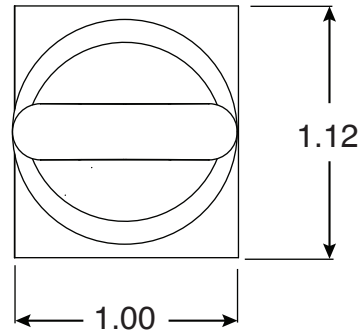

# Coping Eye Anchor

Part No.  
PI-7X

Parts List		
Part #	QTY	Description
1	1	PI-7X 7/16"-14 Coping Eye
2	1	PI-7X Coping Bracket
3	1	7/16"-14 SS Lock Washer
4	1	7/16"-14 SS Nut

- Chrome Plated Bronze
- Coping Rope Eye with Stud
- Use with CP-2 Coping