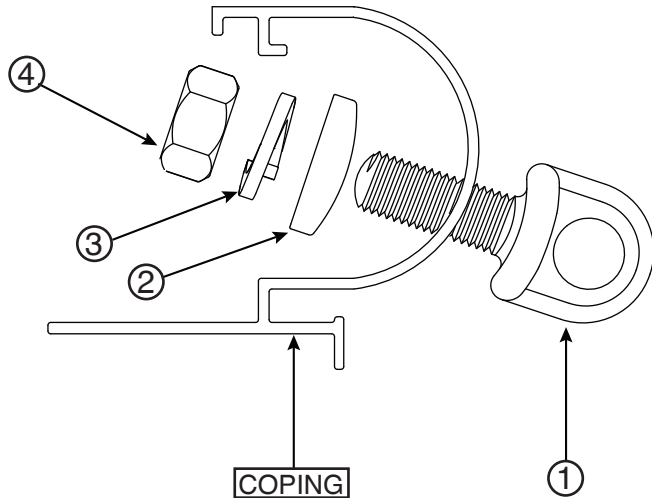

# Coping Eye Anchor

Part No.  
PI-7X

Parts List		
Part #	QTY	Description
1	1	PI-7X 7/16"-14 Coping Eye
2	1	PI-7X Coping Bracket
3	1	7/16"-14 SS Lock Washer
4	1	7/16"-14 SS Nut

- Chrome Plated Bronze
- Coping Rope Eye with Stud
- Use with CP-2 Coping