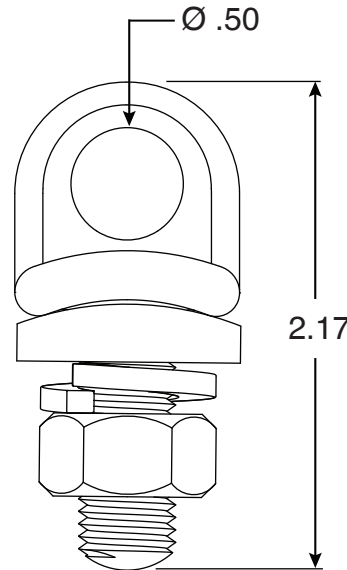

# Coping Eye Anchor

Part No.  
PI-7X

Parts List		
Part #	QTY	Description
1	1	PI-7X 7/16"-14 Coping Eye
2	1	PI-7X Coping Bracket
3	1	7/16"-14 SS Lock Washer
4	1	7/16"-14 SS Nut

- Chrome Plated Bronze
- Coping Rope Eye with Stud
- Use with CP-2 Coping