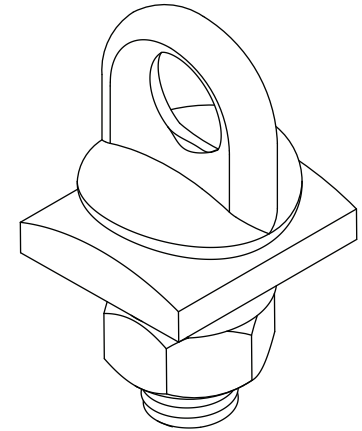

# Coping Eye Anchor

Part No.  
PI-7X

Parts List		
Part #	QTY	Description
1	1	PI-7X 7/16"-14 Coping Eye
2	1	PI-7X Coping Bracket
3	1	7/16"-14 SS Lock Washer
4	1	7/16"-14 SS Nut

- Chrome Plated Bronze
- Coping Rope Eye with Stud
- Use with CP-2 Coping