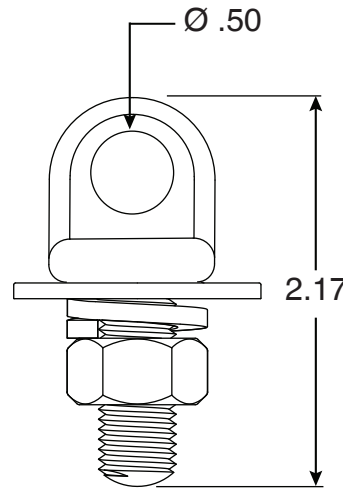

Flat Coping Eye Anchor

Part No.
PI-7F

Parts List	
QTY	Description
1	PI-7F 7/16"-14 Flat Eye
1	7/16" Large Flat Washer
1	7/16" SS Lock Washer
1	7/16"-14 SS Nut

- Chrome Plated Bronze
- Coping Eye Anchor

Page 1 of 1