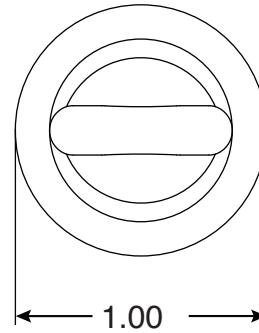

Flat Coping Eye Anchor

Part No.
PI-7F

Parts List	
QTY	Description
1	PI-7F 7/16"-14 Flat Eye
1	7/16" Large Flat Washer
1	7/16" SS Lock Washer
1	7/16"-14 SS Nut

- Chrome Plated Bronze
- Coping Eye Anchor

Page 1 of 1