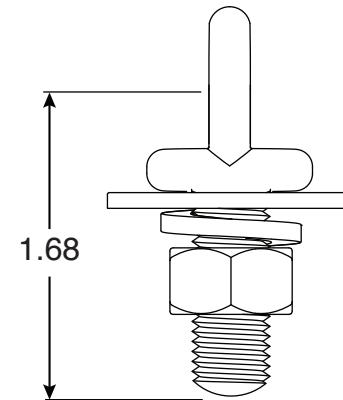

Flat Coping Eye Anchor

Part No.
PI-7F

Parts List	
QTY	Description
1	PI-7F 7/16"-14 Flat Eye
1	7/16" Large Flat Washer
1	7/16" SS Lock Washer
1	7/16"-14 SS Nut

- Chrome Plated Bronze
- Coping Eye Anchor

Page 1 of 1