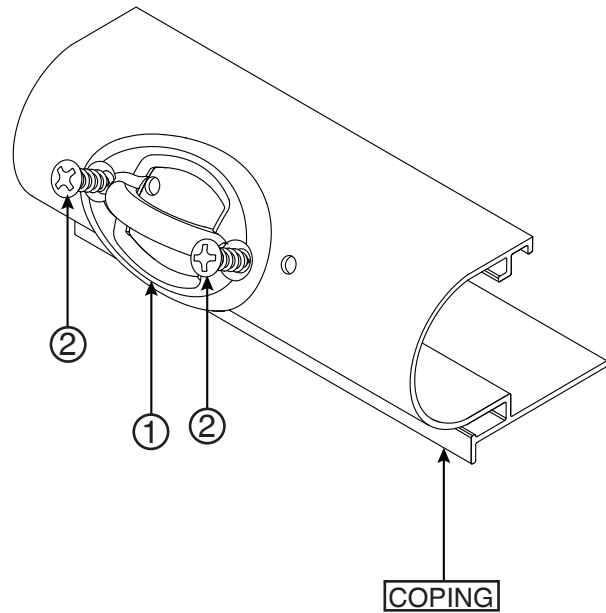

# Coping Eye Anchor

Part No.  
PI-70

Parts List		
Part #	QTY	Description
1	1	PI-70 Oval Rope Eye
2	2	#14 SS Sheet Metal Screw

- Chrome Plated Bronze
- Oval Rope Eye

Page 1 of 1

Perma-Cast Co. Pueblo, CO  
www.permacastonline.com  
Call 800-748-2770