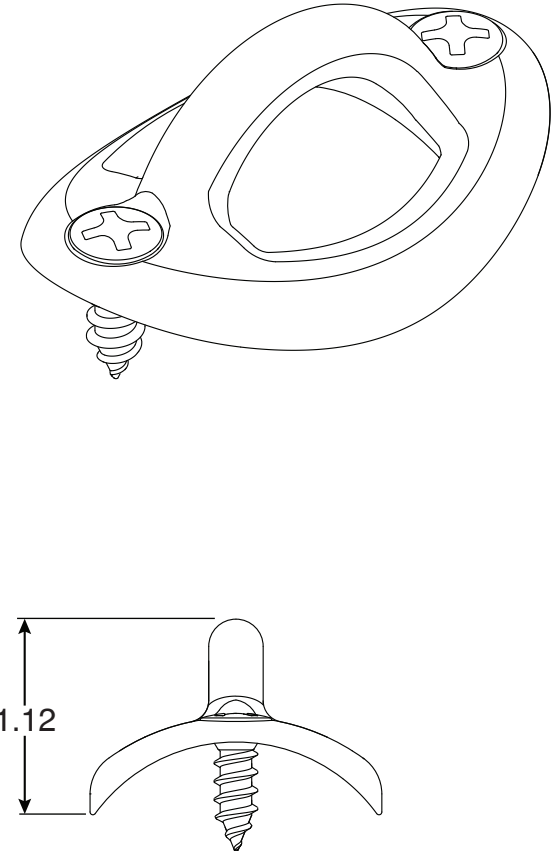

# Coping Eye Anchor

Part No.  
PI-70

Parts List		
Part #	QTY	Description
1	1	PI-70 Oval Rope Eye
2	2	#14 SS Sheet Metal Screw

- Chrome Plated Bronze
- Oval Rope Eye

Page 1 of 1

Perma-Cast Co. Pueblo, CO  
www.permacastonline.com  
Call 800-748-2770