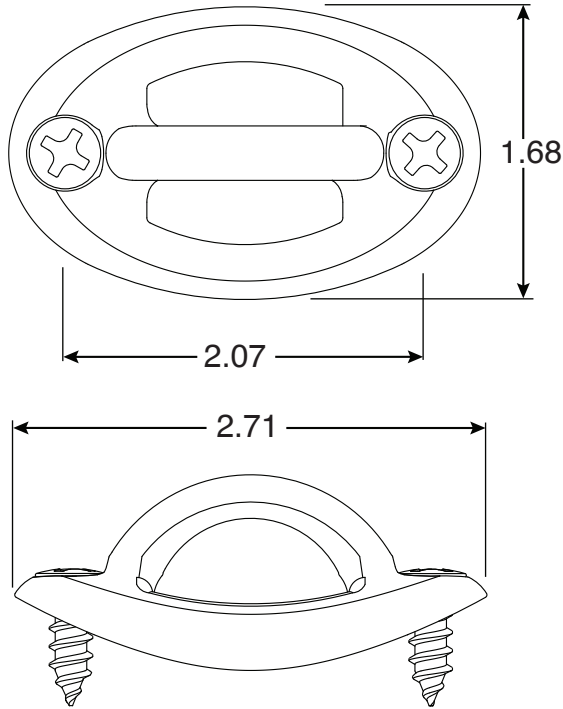

# Coping Eye Anchor

Part No.  
PI-70

Parts List		
Part #	QTY	Description
1	1	PI-70 Oval Rope Eye
2	2	#14 SS Sheet Metal Screw

- Chrome Plated Bronze
- Oval Rope Eye

Page 1 of 1

Perma-Cast Co. Pueblo, CO  
www.permacastonline.com  
Call 800-748-2770