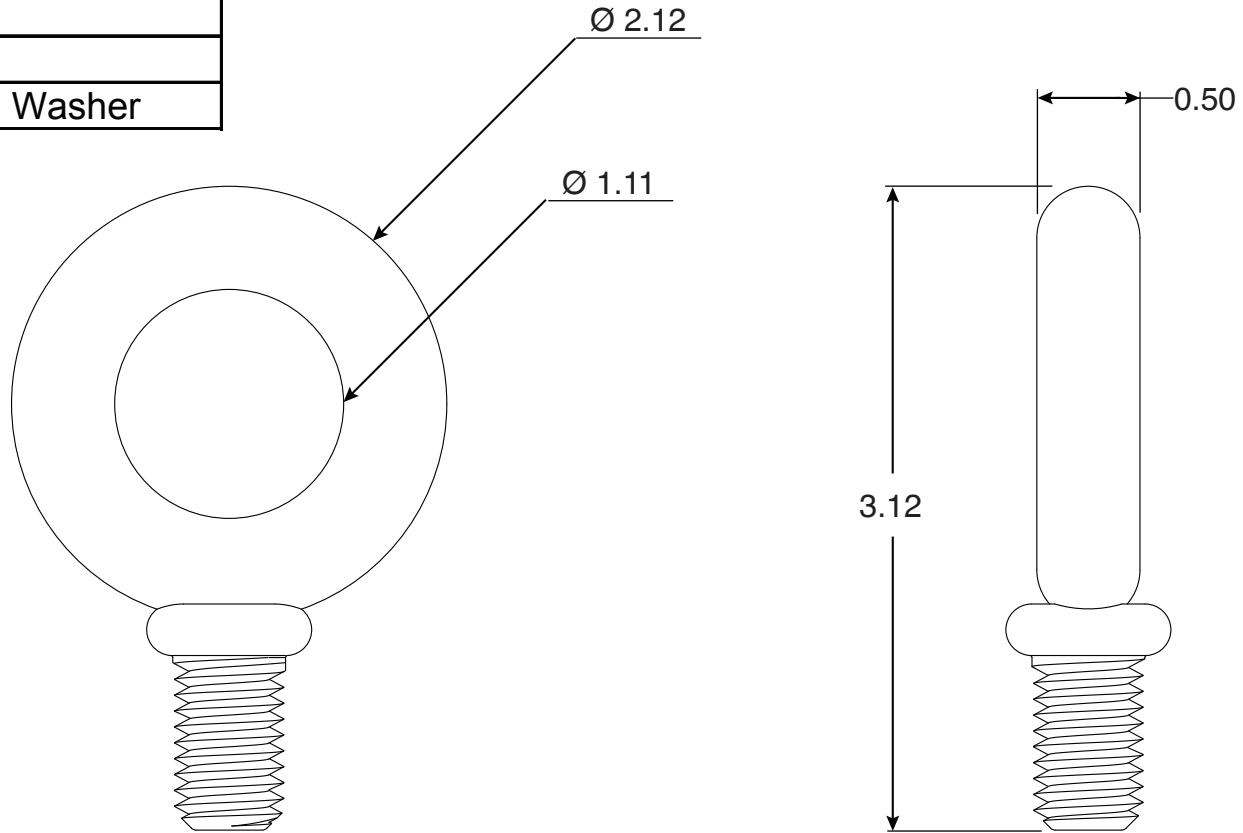

PH-82 Replacement Eye

Part No.
PH-82-Eye

| Parts List | |
|------------|----------------------------|
| QTY | Description |
| 1 | PH-82-Eye Bolt |
| 1 | 1/2" Lock Washer |
| 1 | PH-82-ZN Zinc Anode Washer |

- Chrome Plated Bronze
- Eye Bolt for PH-82 Bronze Cup Anchor

Page 1 of 1

Perma-Cast Co. Pueblo, CO
www.permacastonline.com
Call 800-748-2770