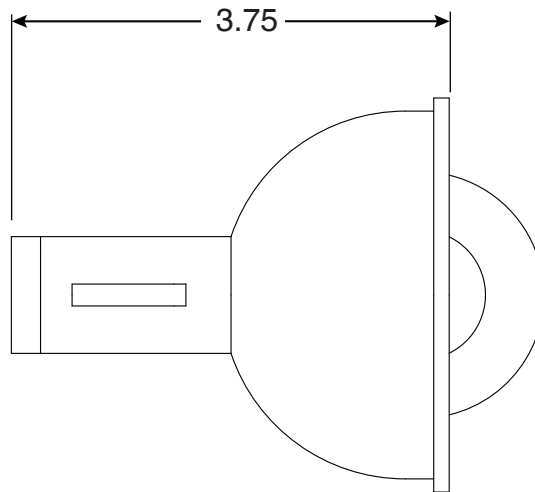

Bronze Cup Anchor with Removable Eye CPB

Part No.
PH-82

Parts List	
QTY	Description
1	PH-82 Cup
1	PH-82-Eye
1	PH-82-ZN
1	1/2 Lock Washer
1	10-24 x 3/8" Brass Screw

PH-82-Eye

PH-82-ZN

- Chrome Plated Bronze
- Eye is Chrome Plated w/ 1/2"-13 Threads