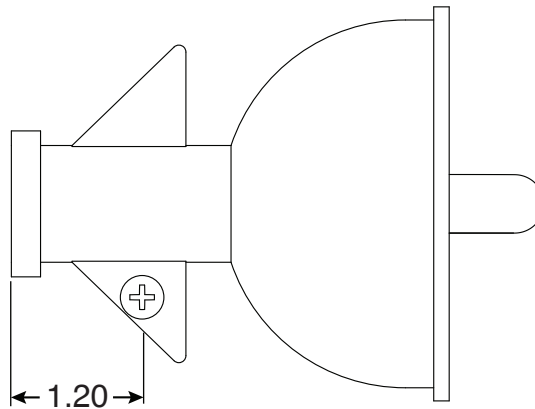

Bronze Cup Anchor with Removable Eye CPB

Part No.
PH-82

Parts List	
QTY	Description
1	PH-82 Cup
1	PH-82-Eye
1	PH-82-ZN
1	1/2 Lock Washer
1	10-24 x 3/8" Brass Screw

PH-82-Eye

PH-82-ZN

- Chrome Plated Bronze
- Eye is Chrome Plated w/ 1/2"-13 Threads