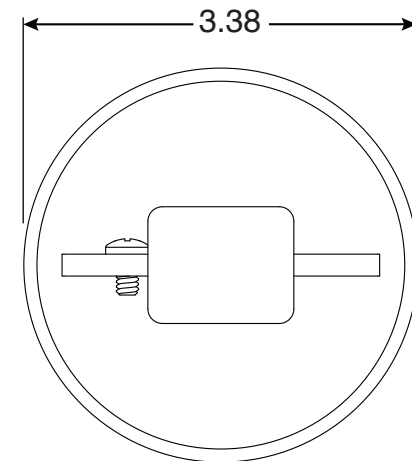

Bronze Cup Anchor with Removable Eye CPB

Part No.
PH-82

Parts List	
QTY	Description
1	PH-82 Cup
1	PH-82-Eye
1	PH-82-ZN
1	1/2 Lock Washer
1	10-24 x 3/8" Brass Screw

PH-82-Eye

PH-82-ZN

- Chrome Plated Bronze
- Eye is Chrome Plated w/ 1/2"-13 Threads