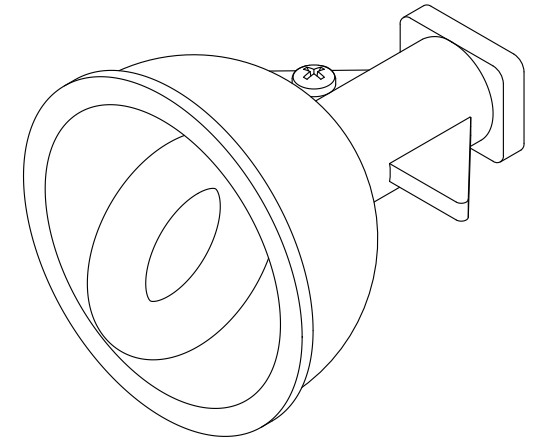

Bronze Cup Anchor with Removable Eye CPB

Part No.
PH-82

Parts List	
QTY	Description
1	PH-82 Cup
1	PH-82-Eye
1	PH-82-ZN
1	1/2 Lock Washer
1	10-24 x 3/8" Brass Screw

PH-82-Eye

PH-82-ZN

- Chrome Plated Bronze
- Eye is Chrome Plated w/ 1/2"-13 Threads