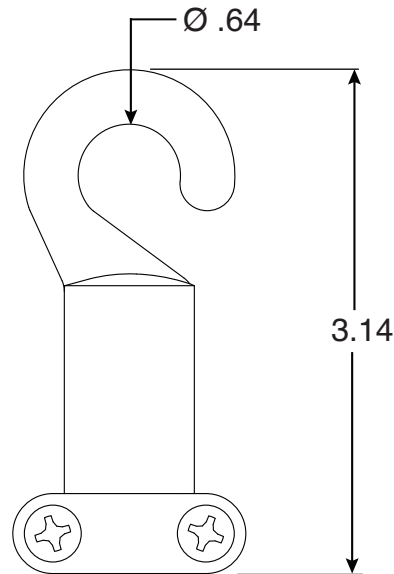

Cleat Type Rope Hook

Part No.
PH-52

Parts List	
QTY	Description
1	PH-52 Hook
1	PH-52 Clamp
2	10-24 x 5/8" SS Oval Screw

- Chrome Plated Bronze
- Rope Size 3/8 - 1/2 Inch

Page 1 of 1

Perma-Cast Co. Pueblo, CO
www.permacastonline.com
Call 800-748-2770