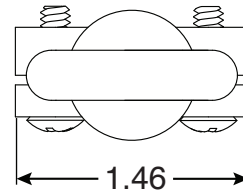

Cleat Type Rope Hook

Part No.
PH-52

Parts List	
QTY	Description
1	PH-52 Hook
1	PH-52 Clamp
2	10-24 x 5/8" SS Oval Screw

- Chrome Plated Bronze
- Rope Size 3/8 - 1/2 Inch

Page 1 of 1

Perma-Cast Co. Pueblo, CO
www.permacastonline.com
Call 800-748-2770