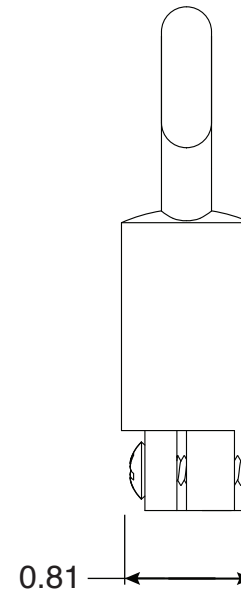

Cleat Type Rope Hook

Part No.
PH-52

Parts List	
QTY	Description
1	PH-52 Hook
1	PH-52 Clamp
2	10-24 x 5/8" SS Oval Screw

- Chrome Plated Bronze
- Rope Size 3/8 - 1/2 Inch

Page 1 of 1

Perma-Cast Co. Pueblo, CO
www.permacastonline.com
Call 800-748-2770