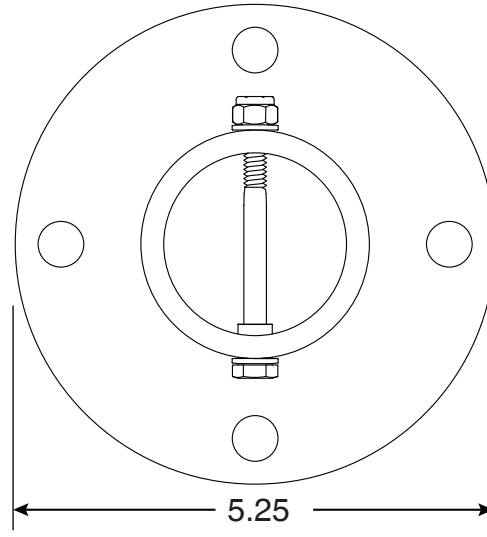

1.90" Aluminum Slide Flange

Part No.
PF-3119

Parts List	
QTY	Description
1	White Slide Flange
1	1/4"-20 x 2-3/4" SS Bolt
2	1/4" Stainless Steel Washers
1	1/4" Aluminum Bushing
1	1/4"-20 SS Lock Nut

- White Powder Coated Aluminum
- Accomodates 1.90" OD Tubing
- SS Through Bolt Secures Slide Leg