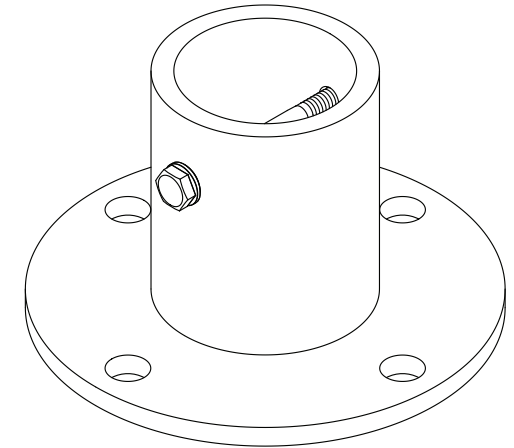

1.90" Aluminum Slide Flange

Part No.
PF-3119

Parts List	
QTY	Description
1	White Slide Flange
1	1/4"-20 x 2-3/4" SS Bolt
2	1/4" Stainless Steel Washers
1	1/4" Aluminum Bushing
1	1/4"-20 SS Lock Nut

- White Powder Coated Aluminum
- Accomodates 1.90" OD Tubing
- SS Through Bolt Secures Slide Leg