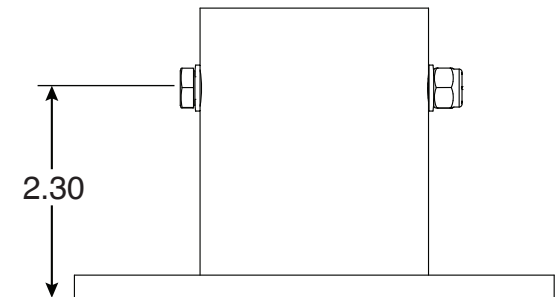

1.90" Aluminum Slide Flange

Part No.
PF-3119

Parts List	
QTY	Description
1	White Slide Flange
1	1/4"-20 x 2-3/4" SS Bolt
2	1/4" Stainless Steel Washers
1	1/4" Aluminum Bushing
1	1/4"-20 SS Lock Nut

- White Powder Coated Aluminum
- Accomodates 1.90" OD Tubing
- SS Through Bolt Secures Slide Leg