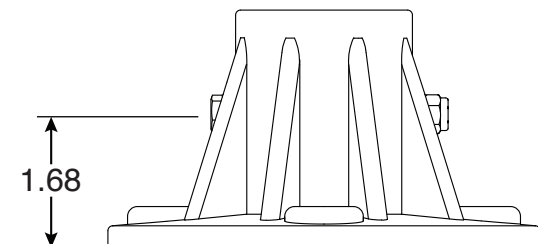

1.90" Plastic Slide Flange

Part No.
PF-25

Parts List	
QTY	Description
1	White Slide Flange Plastic
1	1/4"-20 x 2-3/4" SS Bolt
2	1/4" Stainless Steel Washers
1	1/4" Aluminum Bushing
1	1/4"-20 SS Lock Nut

- White Cylolac Plastic
- Accomodates 1.90" OD Tubing
- SS Through Bolt Secures Slide Leg

Page 1 of 1

Perma-Cast Co. Pueblo, CO
www.permacastonline.com
Call 800-748-2770