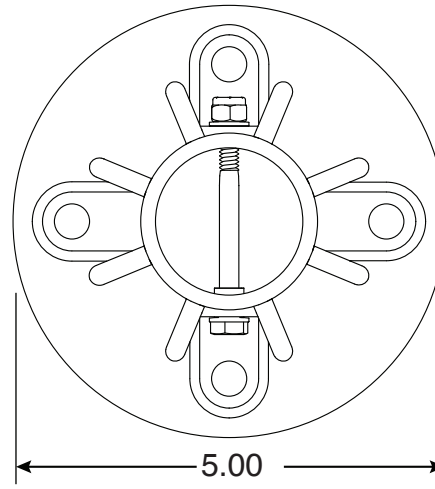

1.90" Plastic Slide Flange

Part No.
PF-25

Parts List	
QTY	Description
1	White Slide Flange Plastic
1	1/4"-20 x 2-3/4" SS Bolt
2	1/4" Stainless Steel Washers
1	1/4" Aluminum Bushing
1	1/4"-20 SS Lock Nut

- White Cylolac Plastic
- Accomodates 1.90" OD Tubing
- SS Through Bolt Secures Slide Leg

Page 1 of 1

Perma-Cast Co. Pueblo, CO
www.permacastonline.com
Call 800-748-2770