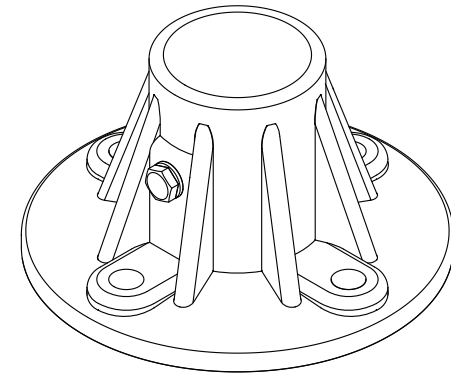

1.90" Plastic Slide Flange

Part No.
PF-25

Parts List	
QTY	Description
1	White Slide Flange Plastic
1	1/4"-20 x 2-3/4" SS Bolt
2	1/4" Stainless Steel Washers
1	1/4" Aluminum Bushing
1	1/4"-20 SS Lock Nut

- White Cylolac Plastic
- Accomodates 1.90" OD Tubing
- SS Through Bolt Secures Slide Leg

Page 1 of 1

Perma-Cast Co. Pueblo, CO
www.permacastonline.com
Call 800-748-2770