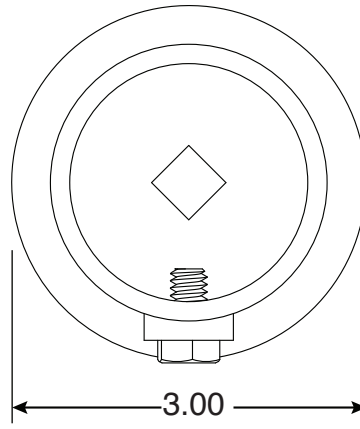

1.90" White Sloping Ladder Flange

Part No.
PF-2119-SL

Parts List	
QTY	Description
1	White Sloping Ladder Flange
1	5/16"-18 x 5/8" SS BOLT

- White Powder Coated Aluminum
- Accommodates 1.90" OD Tubing

Page 1 of 1