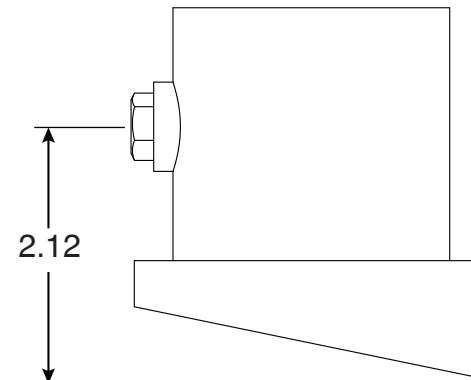

1.90" White Sloping Ladder Flange

Part No.
PF-2119-SL

Parts List	
QTY	Description
1	White Sloping Ladder Flange
1	5/16"-18 x 5/8" SS BOLT

- White Powder Coated Aluminum
- Accommodates 1.90" OD Tubing

Page 1 of 1