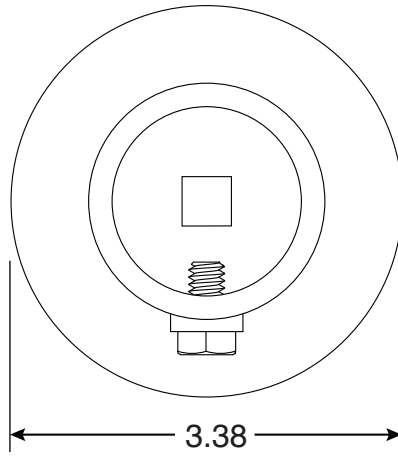

1.625" White Ladder Flange

Part No.
PF-2116-L

Parts List	
QTY	Description
1	White Ladder Flange
1	5/16"-18 x 5/8" SS BOLT

- White Powder Coated Aluminum
- Accommodates 1.625" OD Tubing

Page 1 of 1

Perma-Cast Co. Pueblo, CO
www.permacastonline.com
Call 800-748-2770