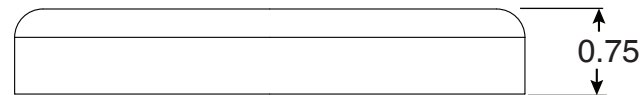

Stainless Steel Escutcheon

Part No.
PE-0015-S

Parts List	
QTY	Description
1	Stainless Steel Escutcheon

- 304 Stainless Steel 24 Gauge
- Accommodates 1.50" OD Tubing

Page 1 of 1

Perma-Cast Co. Pueblo, CO
www.permacastonline.com
Call 800-748-2770