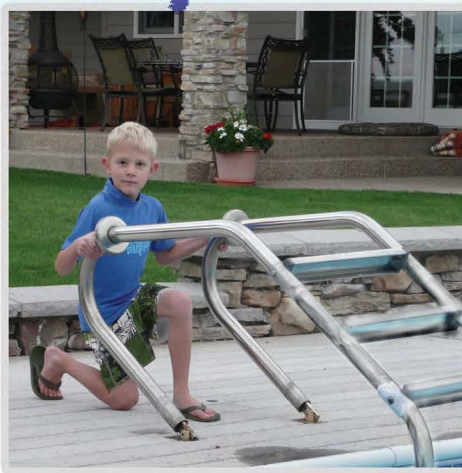

Hinging a Pool Ladder Becomes Childs Play

1. **THE ONLY LADDER HINGE YOU'LL EVER NEED**
2. CAN'T BE SEEN UNDER THE ESCUTCHEON
   - FITS ALL 1.9" LADDER RAILS
   - INSTALLS WITHOUT ANY TOOLS

As Easy As 1.2.3