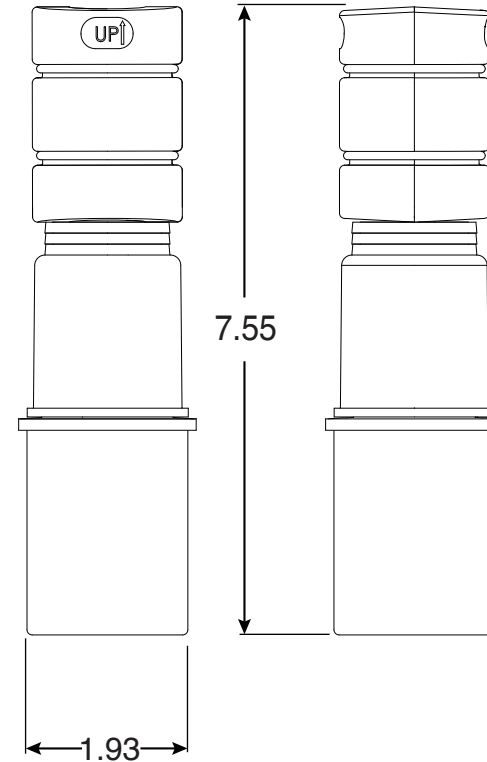

Johnny Hinge - Ladder Hinge

Part No.
JH-0019-BC

Parts List		
Part #	QTY	Description
1	1	Bronze Hinge Body
3	1	Bronze Hinge Arm
6	1	Bronze Hinge End Cap
7	2	Aluminum Pipe Clamp
9	1	Bronze Pipe Insert Nut
8	2	O-ring
2	1	Rollpin
5	1	Nylon Washer
4	4	Rubber Washer

- Corrosion Resistant Bronze
- Accommodates 1.9" Rails
- Mounts into all standard anchor sockets

Page 1 of 1

Perma-Cast Co. Pueblo, CO
www.permacastonline.com
Call 800-748-2770