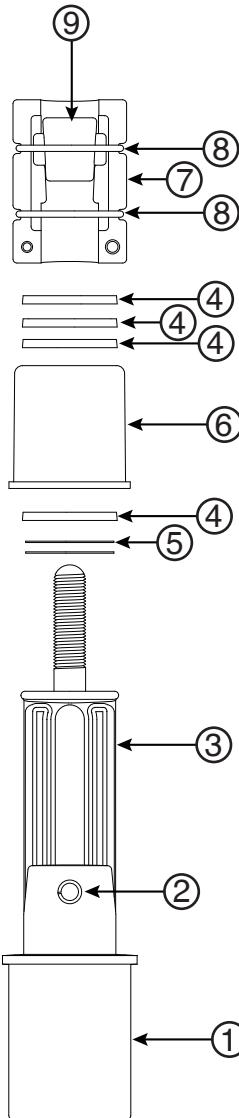

Johnny Hinge - Ladder Hinge

Part No.
JH-0019-BC

Parts List		
Part #	QTY	Description
1	1	Bronze Hinge Body
3	1	Bronze Hinge Arm
6	1	Bronze Hinge End Cap
7	2	Aluminum Pipe Clamp
9	1	Bronze Pipe Insert Nut
8	2	O-ring
2	1	Rollpin
5	1	Nylon Washer
4	4	Rubber Washer

- Corrosion Resistant Bronze
- Accommodates 1.9" Rails
- Mounts into all standard anchor sockets

Page 1 of 1

Perma-Cast Co. Pueblo, CO
www.permacastonline.com
Call 800-748-2770