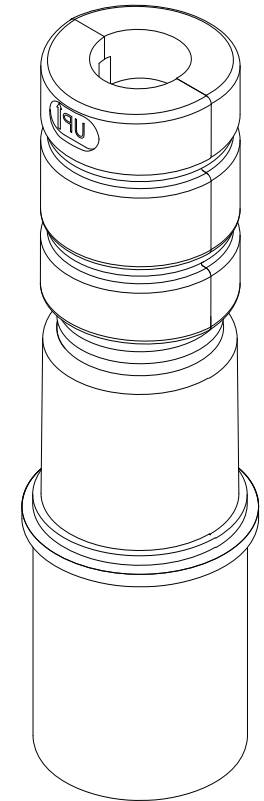

Johnny Hinge - Ladder Hinge

Part No.
JH-0019-BC

Parts List		
Part #	QTY	Description
1	1	Bronze Hinge Body
3	1	Bronze Hinge Arm
6	1	Bronze Hinge End Cap
7	2	Aluminum Pipe Clamp
9	1	Bronze Pipe Insert Nut
8	2	O-ring
2	1	Rollpin
5	1	Nylon Washer
4	4	Rubber Washer

- Corrosion Resistant Bronze
- Accommodates 1.9" Rails
- Mounts into all standard anchor sockets

Page 1 of 1

Perma-Cast Co. Pueblo, CO
www.permacastonline.com
Call 800-748-2770