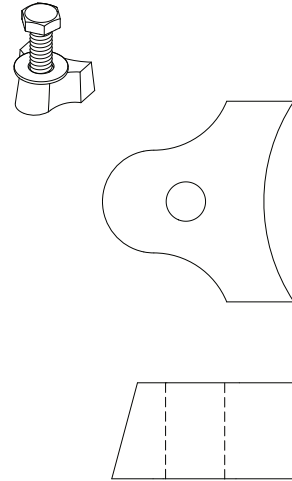

PW-Active Wedge
Active Wedge