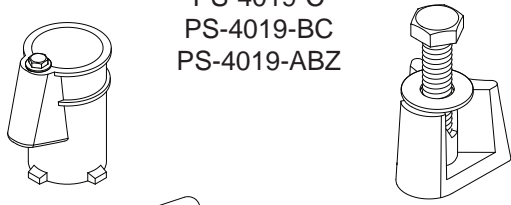

Anchor Socket Wedge Finder and Specifications

Perma-Cast LLC. Pueblo, CO
www.permacastonline.com
Call 719-544-9544

PW-4C Wedge

Hanover No. 40 Wedge

Fits Hanover Clone Sockets:

- PS-4019-C
- PS-4019-BC
- PS-4019-ABZ

PW Wedge

Perma Wedge

Fits All Perma-Sockets

- PS--3019-A
- PS-4019-A
- PS-3019-B
- PS-4019-B
- PS-4015-B

Part No.	Length (L)	Height (H)	Depth (D)	Bolt Length
PW	1.03"	0.6"	0.925"	1-1/2"
PW-4C	1.18"	1"	1.1"	1-3/4"
PW-6C	1.18"	1"	1.1"	1-3/4"
PW-P	1.05"	1.1"	1.09"	2"
PW-WB	0.825"	0.825"	1.12"	1-3/4"
PW-16	1.2"	0.625"	1.08"	1-3/4"
PW-3C	0.76"	0.625"	0.935"	1-1/2"
PW-Paragon	1.57"	0.75"	1"	2"
PW-Active	1.05"	0.5"	1"	1-1/4"
PW-Frost	1.125"	0.45"	1.25"	1-1/2"
PW-Hayward	1.07"	0.975"	1.34"	2"
PW-Lindberg	1.22"	0.935"	1.28"	1-1/2"
PW-Old	1.45"	1.1"	1.38"	2"