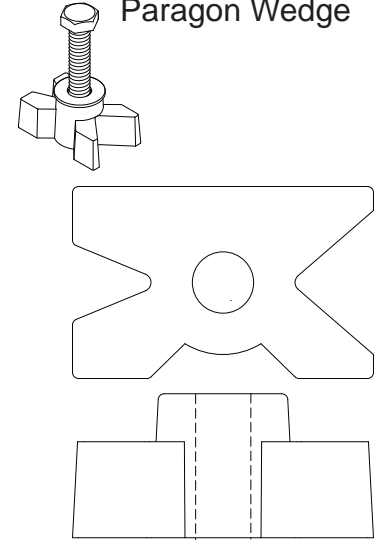

PW-Paragon Wedge
Paragon Wedge