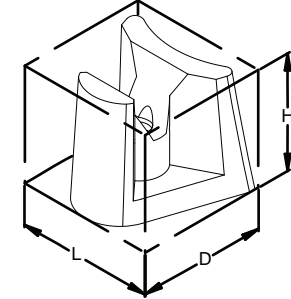

Anchor Socket Wedge Finder and Specifications

Perma-Cast LLC. Pueblo, CO
www.permacastonline.com
Call 719-544-9544

PW-4C Wedge

Hanover No. 40 Wedge

Fits Hanover Clone Sockets:

- PS-4019-C
- PS-4019-BC
- PS-4019-ABZ

PW Wedge

Perma Wedge

Fits All Perma-Sockets

- PS--3019-A
- PS-4019-A
- PS-3019-B
- PS-4019-B
- PS-4015-B

Part No.	Length (L)	Height (H)	Depth (D)	Bolt Length
PW	1.03"	0.6"	0.925"	1-1/2"
PW-4C	1.18"	1"	1.1"	1-3/4"
PW-6C	1.18"	1"	1.1"	1-3/4"
PW-P	1.05"	1.1"	1.09"	2"
PW-WB	0.825"	0.825"	1.12"	1-3/4"
PW-16	1.2"	0.625"	1.08"	1-3/4"
PW-3C	0.76"	0.625"	0.935"	1-1/2"
PW-Paragon	1.57"	0.75"	1"	2"
PW-Active	1.05"	0.5"	1"	1-1/4"
PW-Frost	1.125"	0.45"	1.25"	1-1/2"
PW-Hayward	1.07"	0.975"	1.34"	2"
PW-Lindberg	1.22"	0.935"	1.28"	1-1/2"
PW-Old	1.45"	1.1"	1.38"	2"