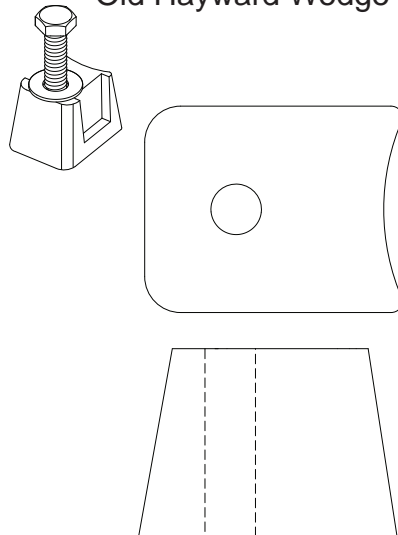

Fits West Coast Socket

PS-3019-WB

Also Sub for Hanover #35
Medium Wedge Assembly

Anchor Socket Wedge Finder and Specifications

Perma-Cast Co. Pueblo, CO
www.permacastonline.com
Call 719-544-9544

PW-16 Wedge
PS-4016-B Wedge

PW-3C Wedge
Hanover No. 30 Wedge

PW-Active Wedge
Active Wedge

PW-Paragon Wedge
Paragon Wedge

PW-Frost Wedge
Frost Co. Wedge

PW-Hayward Wedge
Old Hayward Wedge

PW-Lindberg Wedge
Lindberg Pole Base Wedge

PW-Old Wedge
Unknown