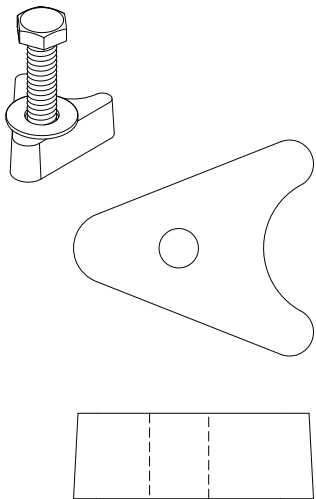

PW Wedge

Perma Wedge

Fits All Perma-Sockets

- PS--3019-A
- PS-4019-A
- PS-3019-B
- PS-4019-B
- PS-4015-B

Part No.	Length (L)	Height (H)	Depth (D)	Bolt Length
PW	1.03"	0.6"	0.925"	1-1/2"
PW-4C	1.18"	1"	1.1"	1-3/4"
PW-6C	1.18"	1"	1.1"	1-3/4"
PW-P	1.05"	1.1"	1.09"	2"
PW-WB	0.825"	0.825"	1.12"	1-3/4"
PW-16	1.2"	0.625"	1.08"	1-3/4"
PW-3C	0.76"	0.625"	0.935"	1-1/2"
PW-Paragon	1.57"	0.75"	1"	2"
PW-Active	1.05"	0.5"	1"	1-1/4"
PW-Frost	1.125"	0.45"	1.25"	1-1/2"
PW-Hayward	1.07"	0.975"	1.34"	2"
PW-Lindberg	1.22"	0.935"	1.28"	1-1/2"
PW-Old	1.45"	1.1"	1.38"	2"

Fits West Coast Socket

PS-3019-WB

Also Sub for Hanover #35
Medium Wedge Assembly

Anchor Socket Wedge Finder and Specifications

Perma-Cast Co. Pueblo, CO
www.permacastonline.com
Call 719-544-9544

PW-16 Wedge
PS-4016-B Wedge

PW-3C Wedge
Hanover No. 30 Wedge

PW-Active Wedge
Active Wedge

PW-Paragon Wedge
Paragon Wedge

PW-Frost Wedge
Frost Co. Wedge

PW-Hayward Wedge
Old Hayward Wedge

PW-Lindberg Wedge
Lindberg Pole Base Wedge

PW-Old Wedge
Unknown