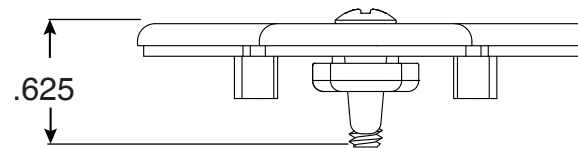

Big Boy PS-6019-BC Anchor Cover

Part No.
PS-6019-CAP

Parts List	
QTY	Description
1	Bronze Cover Top
1	Bronze Cover Bottom
1	10-24 x 5/8" SS Machine Screw

- Bronze Anchor Cover
- Fits only PS-6019-BC Big Boy Socket