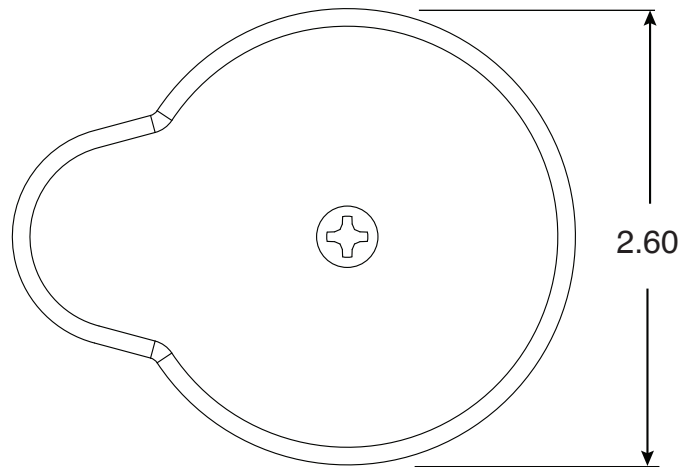

Big Boy PS-6019-BC Anchor Cover

Part No.
PS-6019-CAP

Parts List	
QTY	Description
1	Bronze Cover Top
1	Bronze Cover Bottom
1	10-24 x 5/8" SS Machine Screw

- Bronze Anchor Cover
- Fits only PS-6019-BC Big Boy Socket