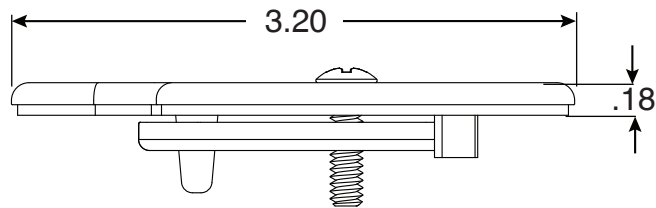

Big Boy PS-6019-BC Anchor Cover

Part No.
PS-6019-CAP

Parts List	
QTY	Description
1	Bronze Cover Top
1	Bronze Cover Bottom
1	10-24 x 5/8" SS Machine Screw

- Bronze Anchor Cover
- Fits only PS-6019-BC Big Boy Socket