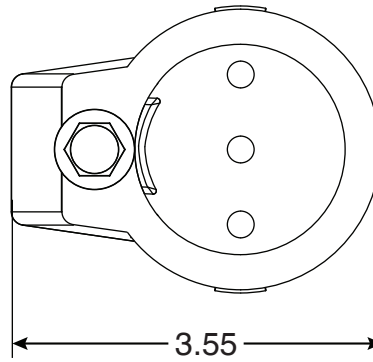

4 Inch Plastic Socket

Part No.
PS-4019-P

Parts List	
QTY	Description
1	PS-4019-P Socket Plastic
1	PW-P Wedge
1	5/16" Stainless Steel Washer
1	5/16-18 x 2" SS Bolt
1	10-24 x 3/8" Brass Screw
1	UL Bonding Clip Assembly

Uses Wedge Assembly
PW-P

- 4" Deep Plastic Socket
- Accomodates 1.90" OD Tubing
- Uses PW-P Wedge Assembly
- Limited 10 Year Warranty

Anchors Must Drain to Prevent Corrosion