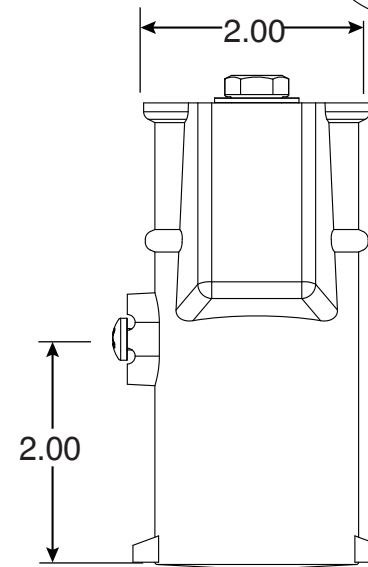

4 Inch Bronze Perma-Socket

Part No.
PS-4015-B

Parts List	
QTY	Description
1	PS-4015-B Socket Bronze
1	PW Wedge
1	5/16" Stainless Steel Washer
1	5/16-18 x 1-1/2" SS Bolt
1	10-24 x 3/8" Brass Screw

Uses Wedge Assembly
PW

- 4" Deep Bronze Socket
- Accomodates 1.50" OD Tubing
- Uses PW Wedge Assembly
- Limited Lifetime Warranty

Anchors Must Drain to Prevent Corrosion