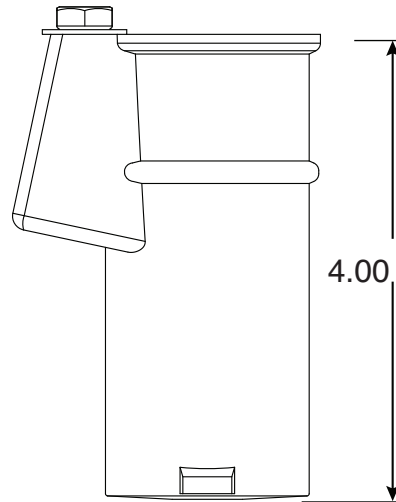

4 Inch Bronze Perma-Socket

Part No.
PS-4015-B

Parts List	
QTY	Description
1	PS-4015-B Socket Bronze
1	PW Wedge
1	5/16" Stainless Steel Washer
1	5/16-18 x 1-1/2" SS Bolt
1	10-24 x 3/8" Brass Screw

Uses Wedge Assembly
PW

- 4" Deep Bronze Socket
- Accomodates 1.50" OD Tubing
- Uses PW Wedge Assembly
- Limited Lifetime Warranty

Anchors Must Drain to Prevent Corrosion