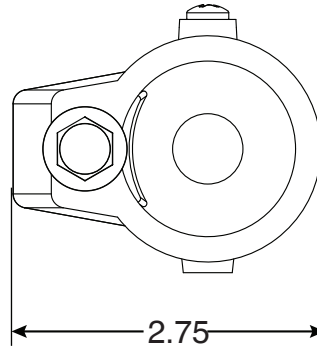

4 Inch Bronze Perma-Socket

Part No.
PS-4015-B

Parts List	
QTY	Description
1	PS-4015-B Socket Bronze
1	PW Wedge
1	5/16" Stainless Steel Washer
1	5/16-18 x 1-1/2" SS Bolt
1	10-24 x 3/8" Brass Screw

Uses Wedge Assembly
PW

- 4" Deep Bronze Socket
- Accomodates 1.50" OD Tubing
- Uses PW Wedge Assembly
- Limited Lifetime Warranty

Anchors Must Drain to Prevent Corrosion