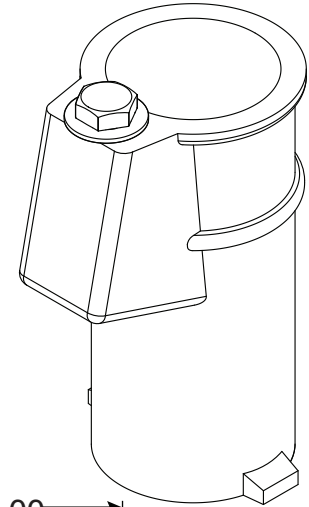

4 Inch Bronze Perma-Socket

Part No.
PS-4015-B

Parts List	
QTY	Description
1	PS-4015-B Socket Bronze
1	PW Wedge
1	5/16" Stainless Steel Washer
1	5/16-18 x 1-1/2" SS Bolt
1	10-24 x 3/8" Brass Screw

Uses Wedge Assembly
PW

- 4" Deep Bronze Socket
- Accomodates 1.50" OD Tubing
- Uses PW Wedge Assembly
- Limited Lifetime Warranty

Anchors Must Drain to Prevent Corrosion