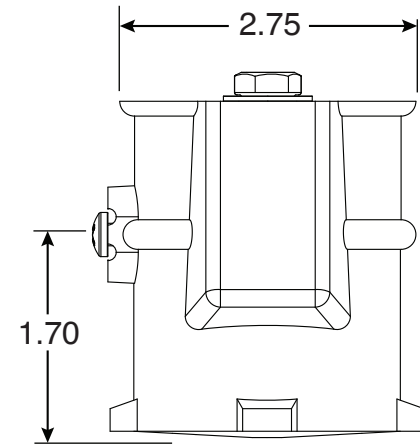

3 Inch Bronze Perma-Socket

Part No.
PS-3019-B

Parts List	
QTY	Description
1	PS-3019-B Socket Bronze
1	PW Wedge
1	5/16" Stainless Steel Washer
1	5/16-18 x 1-1/2" SS Bolt
1	10-24 x 3/8" Brass Screw

Uses Wedge Assembly
PW

- 3" Deep Bronze Socket
- Accomodates 1.90" OD Tubing
- Uses PW Wedge Assembly
- Limited Lifetime Warranty

Anchors Must Drain to Prevent Corrosion