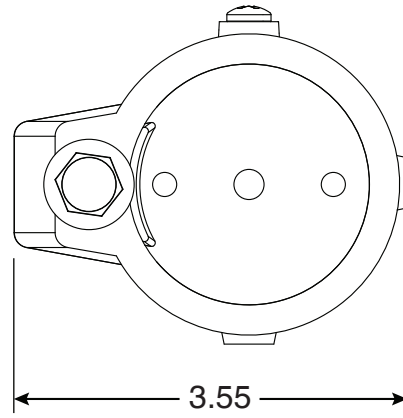

3 Inch Bronze Perma-Socket

Part No.
PS-3019-B

Parts List	
QTY	Description
1	PS-3019-B Socket Bronze
1	PW Wedge
1	5/16" Stainless Steel Washer
1	5/16-18 x 1-1/2" SS Bolt
1	10-24 x 3/8" Brass Screw

Uses Wedge Assembly
PW

- 3" Deep Bronze Socket
- Accomodates 1.90" OD Tubing
- Uses PW Wedge Assembly
- Limited Lifetime Warranty

Anchors Must Drain to Prevent Corrosion