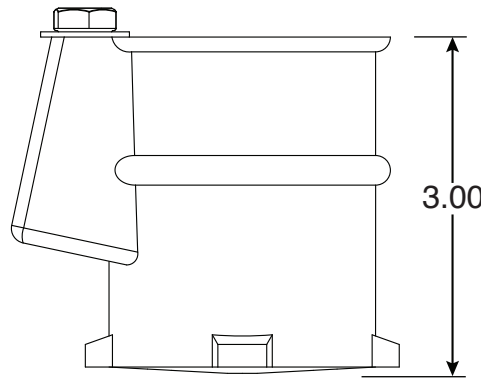

3 Inch Bronze Perma-Socket

Part No.
PS-3019-B

Parts List	
QTY	Description
1	PS-3019-B Socket Bronze
1	PW Wedge
1	5/16" Stainless Steel Washer
1	5/16-18 x 1-1/2" SS Bolt
1	10-24 x 3/8" Brass Screw

Uses Wedge Assembly
PW

- 3" Deep Bronze Socket
- Accomodates 1.90" OD Tubing
- Uses PW Wedge Assembly
- Limited Lifetime Warranty

Anchors Must Drain to Prevent Corrosion