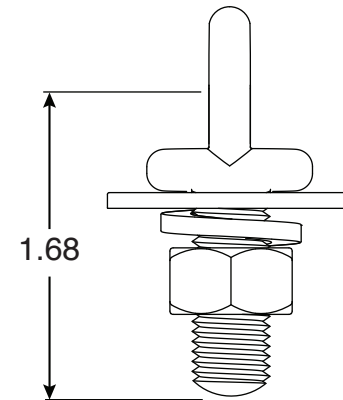

Flat Coping Eye Anchor

Part No.
PI-7F

Parts List	
QTY	Description
1	PI-7F 7/16"-14 Flat Eye
1	7/16" Large Flat Washer
1	7/16" SS Lock Washer
1	7/16"-14 SS Nut

- Chrome Plated Bronze
- Coping Eye Anchor