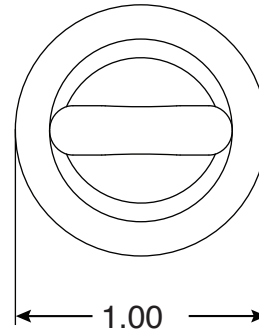

Flat Coping Eye Anchor

Part No.
PI-7F

Parts List	
QTY	Description
1	PI-7F 7/16"-14 Flat Eye
1	7/16" Large Flat Washer
1	7/16" SS Lock Washer
1	7/16"-14 SS Nut

- Chrome Plated Bronze
- Coping Eye Anchor