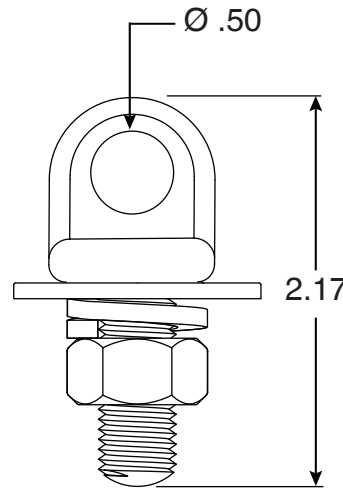

Flat Coping Eye Anchor

Part No.
PI-7F

Parts List	
QTY	Description
1	PI-7F 7/16"-14 Flat Eye
1	7/16" Large Flat Washer
1	7/16" SS Lock Washer
1	7/16"-14 SS Nut

- Chrome Plated Bronze
- Coping Eye Anchor