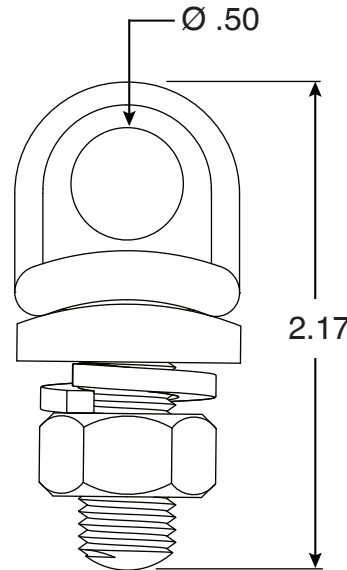

Coping Eye Anchor

Part No.
PI-7X

Parts List		
Part #	QTY	Description
1	1	PI-7X 7/16"-14 Coping Eye
2	1	PI-7X Coping Bracket
3	1	7/16"-14 SS Lock Washer
4	1	7/16"-14 SS Nut

- Chrome Plated Bronze
- Coping Rope Eye with Stud
- Use with CP-2 Coping