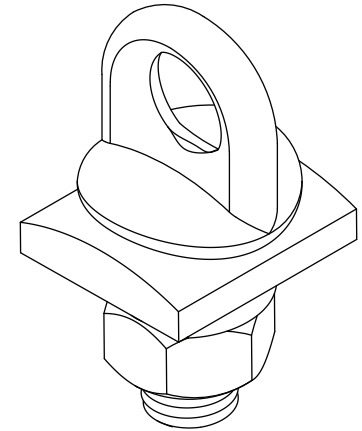

Coping Eye Anchor

Part No.
PI-7X

Parts List		
Part #	QTY	Description
1	1	PI-7X 7/16"-14 Coping Eye
2	1	PI-7X Coping Bracket
3	1	7/16"-14 SS Lock Washer
4	1	7/16"-14 SS Nut

- Chrome Plated Bronze
- Coping Rope Eye with Stud
- Use with CP-2 Coping