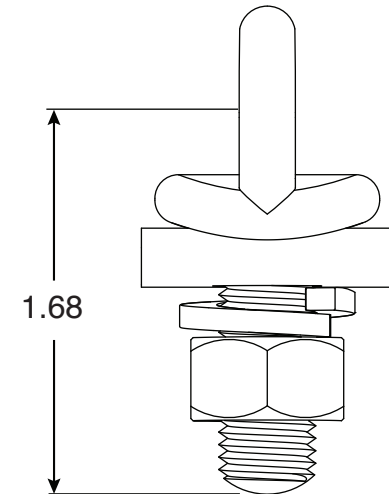

Coping Eye Anchor

Part No.
PI-7X

Parts List		
Part #	QTY	Description
1	1	PI-7X 7/16"-14 Coping Eye
2	1	PI-7X Coping Bracket
3	1	7/16"-14 SS Lock Washer
4	1	7/16"-14 SS Nut

- Chrome Plated Bronze
- Coping Rope Eye with Stud
- Use with CP-2 Coping