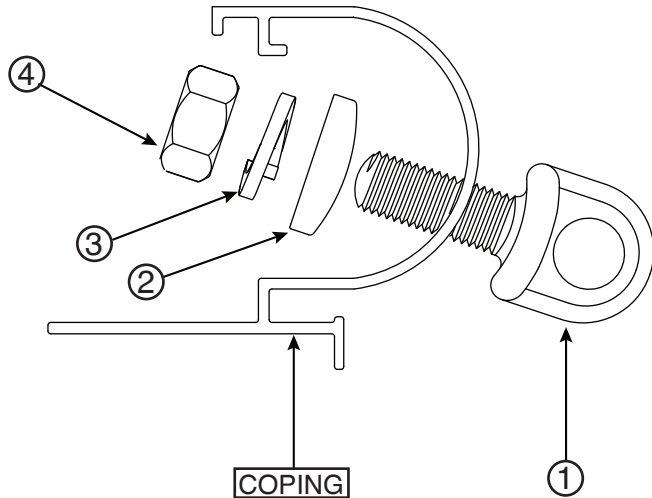

Coping Eye Anchor

Part No.
PI-7X

Parts List		
Part #	QTY	Description
1	1	PI-7X 7/16"-14 Coping Eye
2	1	PI-7X Coping Bracket
3	1	7/16"-14 SS Lock Washer
4	1	7/16"-14 SS Nut

- Chrome Plated Bronze
- Coping Rope Eye with Stud
- Use with CP-2 Coping