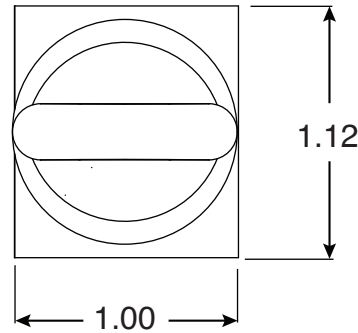

Coping Eye Anchor

Part No.
PI-7X

Parts List		
Part #	QTY	Description
1	1	PI-7X 7/16"-14 Coping Eye
2	1	PI-7X Coping Bracket
3	1	7/16"-14 SS Lock Washer
4	1	7/16"-14 SS Nut

- Chrome Plated Bronze
- Coping Rope Eye with Stud
- Use with CP-2 Coping