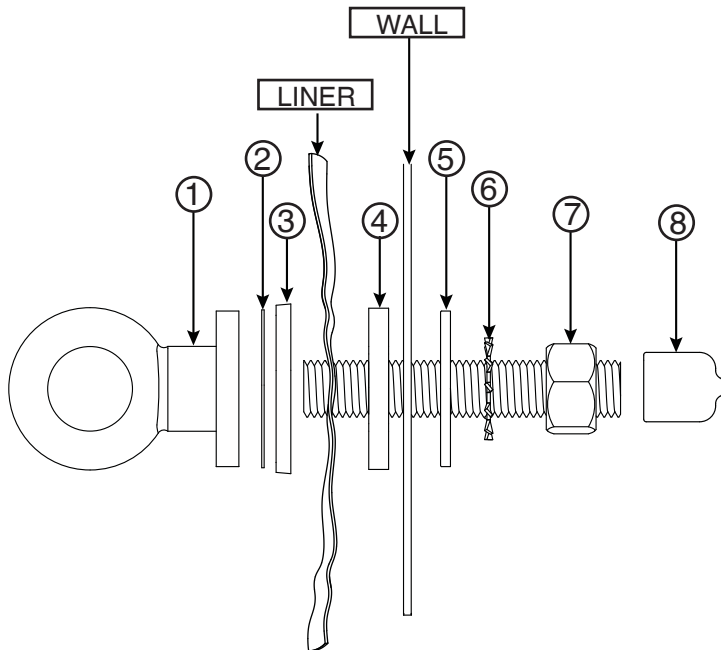

Vinyl Liner Rope Eye

Part No.
PI-72B.2

Parts List		
Part #	QTY	Description
1	1	PI-72B Rope Eye
4	1	PI-72B 1/2"-13 2 Inch Stud
2	1	Nylon Washer
3	1	Rubber Gasket
5	1	1/2" SS Washer
6	1	1/2" SS Star Lock Washer
7	1	1/2" Stainless Steel Nut
8	1	1/2" Rubber Stud Cap

- Chrome Plated Bronze
- Wall Eye Anchor
- PI-72B with 2 Inch Stud
- Drill Wall 1/2" Diameter

Page 1 of 1

Perma-Cast Co. Pueblo, CO
www.permacastonline.com
Call 800-748-2770