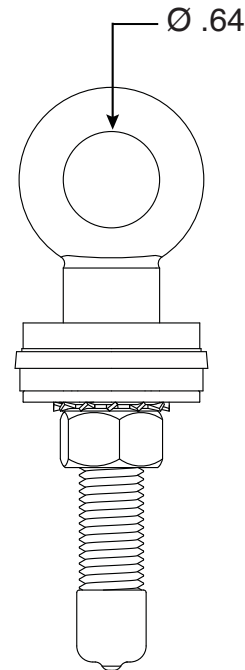

Vinyl Liner Rope Eye

Part No.
PI-72B.2

Parts List		
Part #	QTY	Description
1	1	PI-72B Rope Eye
4	1	PI-72B 1/2"-13 2 Inch Stud
2	1	Nylon Washer
3	1	Rubber Gasket
5	1	1/2" SS Washer
6	1	1/2" SS Star Lock Washer
7	1	1/2" Stainless Steel Nut
8	1	1/2" Rubber Stud Cap

- Chrome Plated Bronze
- Wall Eye Anchor
- PI-72B with 2 Inch Stud
- Drill Wall 1/2" Diameter

Page 1 of 1

Perma-Cast Co. Pueblo, CO
www.permacastonline.com
Call 800-748-2770