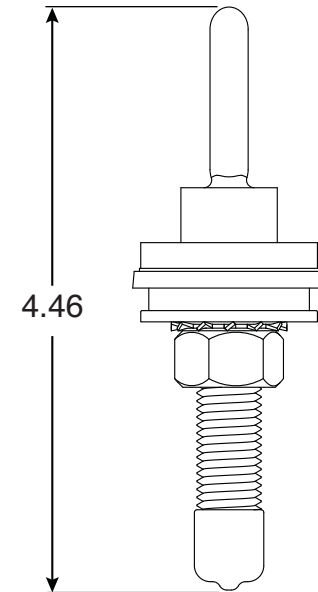

Vinyl Liner Rope Eye

Part No.
PI-72B.2

Parts List		
Part #	QTY	Description
1	1	PI-72B Rope Eye
4	1	PI-72B 1/2"-13 2 Inch Stud
2	1	Nylon Washer
3	1	Rubber Gasket
5	1	1/2" SS Washer
6	1	1/2" SS Star Lock Washer
7	1	1/2" Stainless Steel Nut
8	1	1/2" Rubber Stud Cap

- Chrome Plated Bronze
- Wall Eye Anchor
- PI-72B with 2 Inch Stud
- Drill Wall 1/2" Diameter

Page 1 of 1

Perma-Cast Co. Pueblo, CO
www.permacastonline.com
Call 800-748-2770