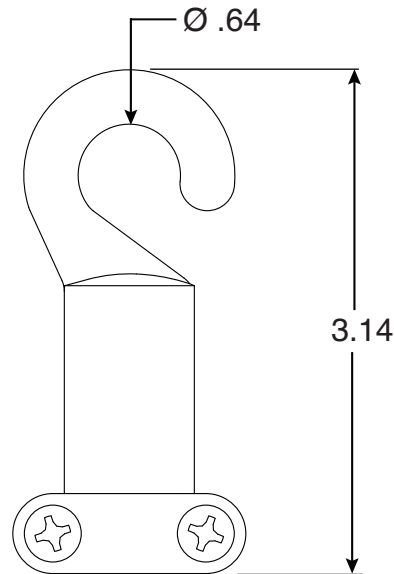

# Cleat Type Rope Hook

Part No.  
PH-52

Parts List	
QTY	Description
1	PH-52 Hook
1	PH-52 Clamp
2	10-24 x 5/8" SS Oval Screw

- Chrome Plated Bronze
- Rope Size 3/8 - 1/2 Inch

Perma-Cast LLC Pueblo, CO  
www.permacastonline.com  
Call 719-544-9544