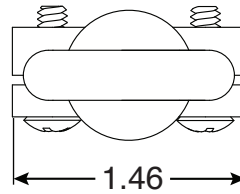

# Cleat Type Rope Hook

Part No.  
PH-52

Parts List	
QTY	Description
1	PH-52 Hook
1	PH-52 Clamp
2	10-24 x 5/8" SS Oval Screw

- Chrome Plated Bronze
- Rope Size 3/8 - 1/2 Inch

Perma-Cast LLC Pueblo, CO  
www.permacastonline.com  
Call 719-544-9544