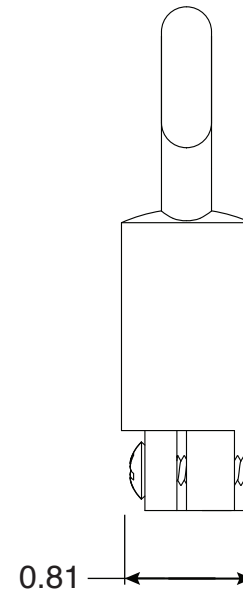

# Cleat Type Rope Hook

Part No.  
PH-52

Parts List	
QTY	Description
1	PH-52 Hook
1	PH-52 Clamp
2	10-24 x 5/8" SS Oval Screw

- Chrome Plated Bronze
- Rope Size 3/8 - 1/2 Inch

Perma-Cast LLC Pueblo, CO  
www.permacastonline.com  
Call 719-544-9544