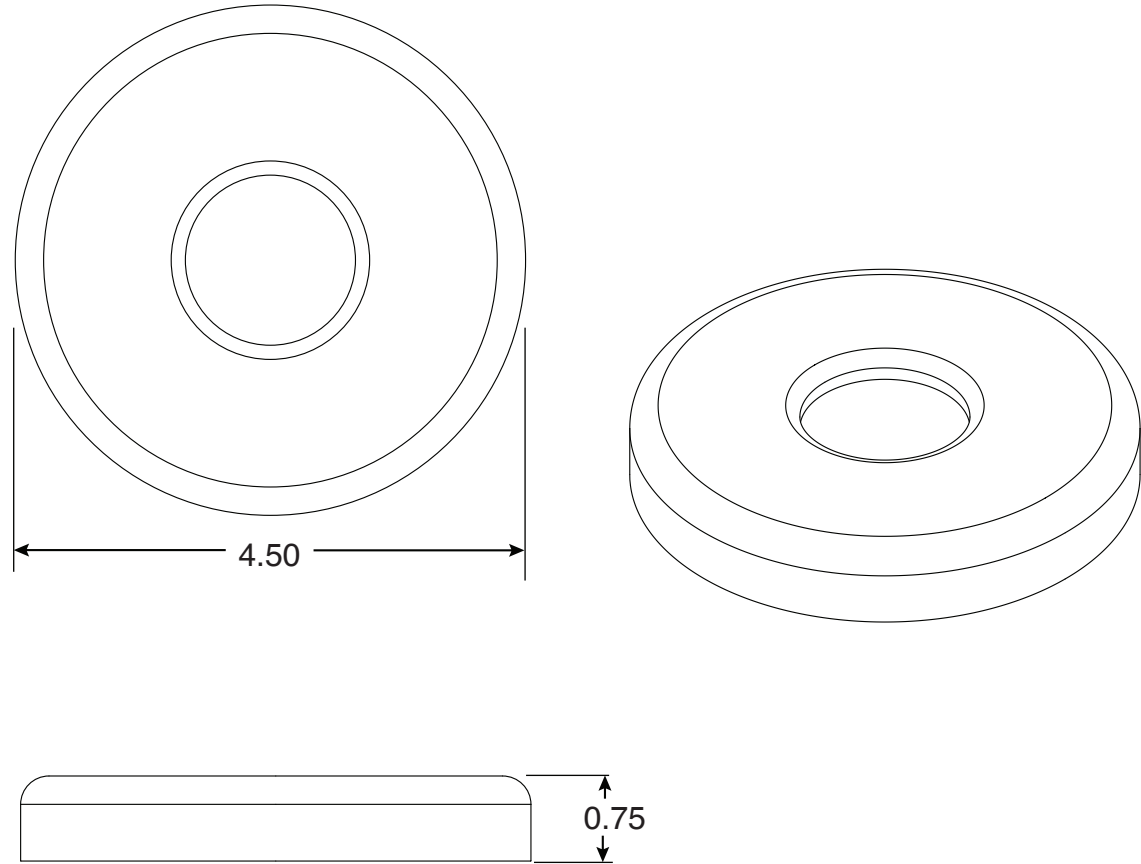

Stainless Steel Escutcheon

Part No.
PE-0015-S

Parts List	
QTY	Description
1	Stainless Steel Escutcheon

- 304 Stainless Steel 24 Gauge
- Accommodates 1.50" OD Tubing

Perma-Cast LLC Pueblo, CO
www.permacastonline.com
Call 719-544-9544