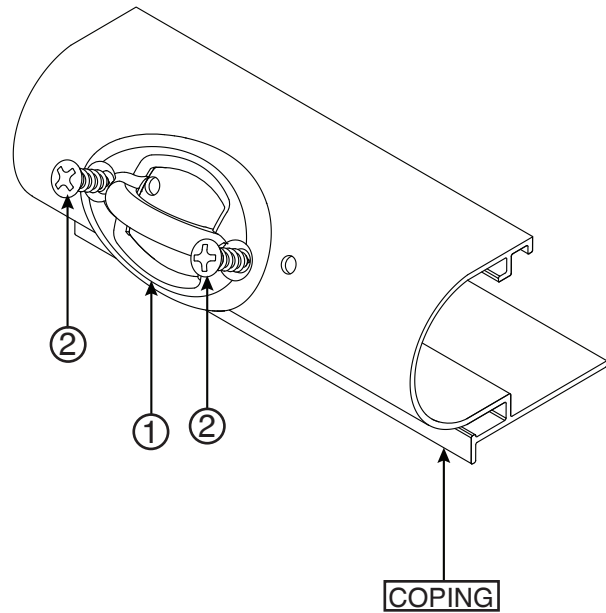

Coping Eye Anchor

Part No.
PI-70

Parts List		
Part #	QTY	Description
1	1	PI-70 Oval Rope Eye
2	2	#14 SS Sheet Metal Screw

- Chrome Plated Bronze
- Oval Rope Eye