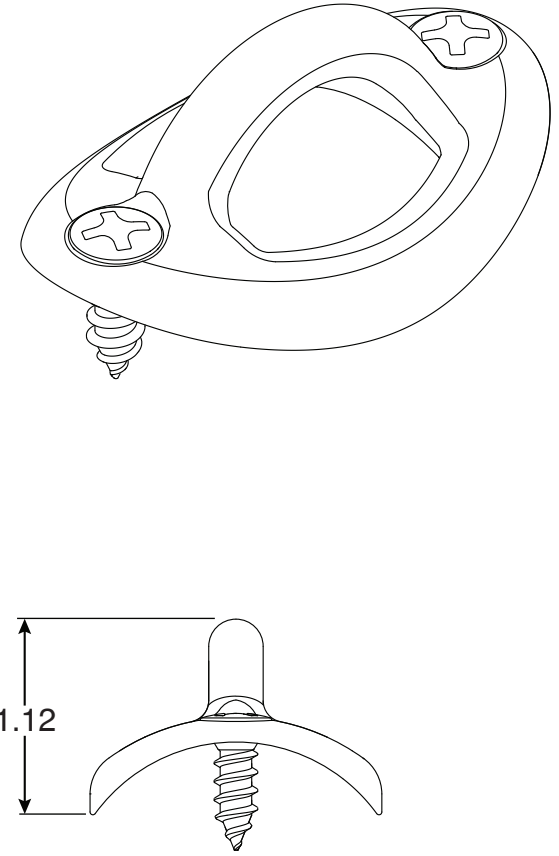

Coping Eye Anchor

Part No.
PI-70

Parts List		
Part #	QTY	Description
1	1	PI-70 Oval Rope Eye
2	2	#14 SS Sheet Metal Screw

- Chrome Plated Bronze
- Oval Rope Eye