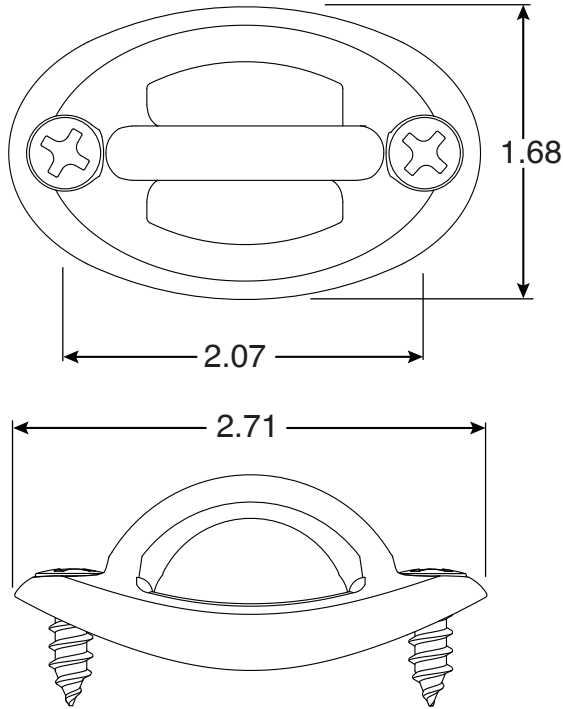

Coping Eye Anchor

Part No.
PI-70

Parts List		
Part #	QTY	Description
1	1	PI-70 Oval Rope Eye
2	2	#14 SS Sheet Metal Screw

- Chrome Plated Bronze
- Oval Rope Eye