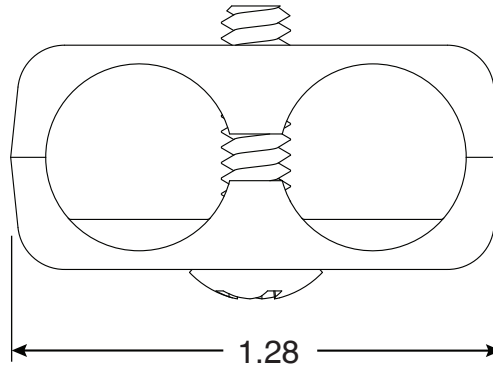

# Rope Clamp

Part No.  
PH-58

Parts List	
QTY	Description
1	PH-58 Front
1	PH-58 Back
1	10-24 x 5/8" SS Oval Screw

- Chrome Plated Bronze
- Rope Size 1/2 Inch

Perma-Cast LLC Pueblo, CO  
www.permacastonline.com  
Call 719-544-9544