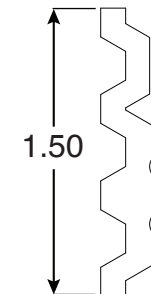

Light Anode

Part No.
TN-LT

Parts List	
QTY	Description
1	TN-LT Light Anode
1	10-24 x 3/8" Brass Screw
1	Bonding Lug Assembly
1	1/4"-20 Stainless Steel Nut
1	#8 Copper Bonding Wire

- Sacrificial Zinc Anode
- 11 Square Inches Zinc Anode