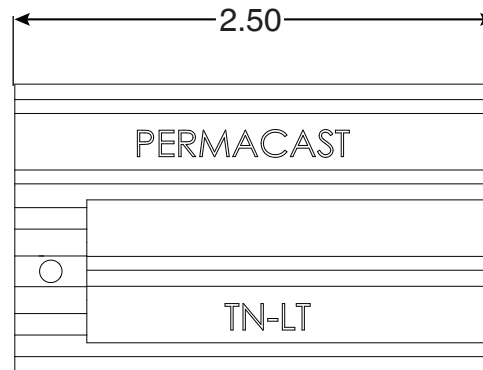

Light Anode

Part No.
TN-LT

Parts List	
QTY	Description
1	TN-LT Light Anode
1	10-24 x 3/8" Brass Screw
1	Bonding Lug Assembly
1	1/4"-20 Stainless Steel Nut
1	#8 Copper Bonding Wire

- Sacrificial Zinc Anode
- 11 Square Inches Zinc Anode