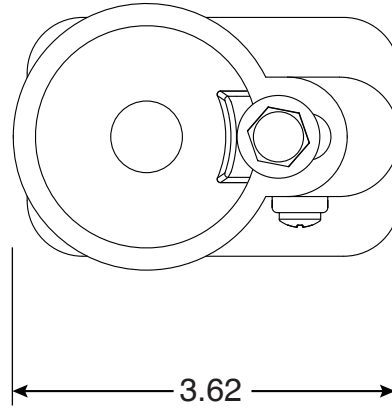

3 Inch Bronze West Coast Special Socket

Part No.
PS-3019-WB

Parts List	
QTY	Description
1	PS-3019-WB Socket Bronze
1	PW-WB Wedge
1	5/16" Stainless Steel Washer
1	5/16-18 x 1-3/4" SS Bolt
1	10-24 x 3/8" Brass Screw

Uses Wedge Assembly
PW-WB

- 3" Deep Bronze Socket
- Accomodates 1.90" OD Tubing
- Uses PW-WB Wedge Assembly
- Limited Lifetime Warranty

Anchors Must Drain to Prevent Corrosion