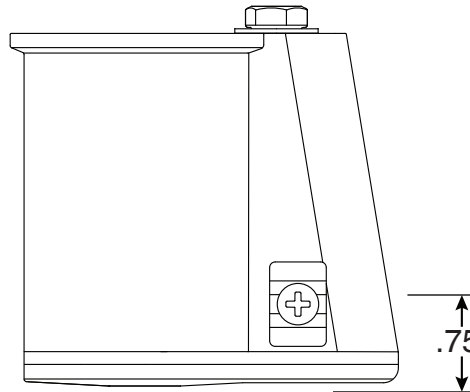

3 Inch Bronze West Coast Special Socket

Part No.
PS-3019-WB

Parts List	
QTY	Description
1	PS-3019-WB Socket Bronze
1	PW-WB Wedge
1	5/16" Stainless Steel Washer
1	5/16-18 x 1-3/4" SS Bolt
1	10-24 x 3/8" Brass Screw

Uses Wedge Assembly
PW-WB

- 3" Deep Bronze Socket
- Accomodates 1.90" OD Tubing
- Uses PW-WB Wedge Assembly
- Limited Lifetime Warranty

Anchors Must Drain to Prevent Corrosion