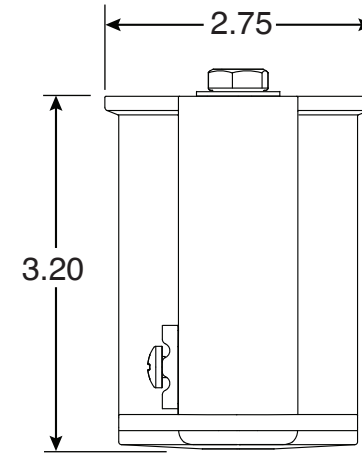

3 Inch Bronze West Coast Special Socket

Part No.
PS-3019-WB

Parts List	
QTY	Description
1	PS-3019-WB Socket Bronze
1	PW-WB Wedge
1	5/16" Stainless Steel Washer
1	5/16-18 x 1-3/4" SS Bolt
1	10-24 x 3/8" Brass Screw

Uses Wedge Assembly
PW-WB

- 3" Deep Bronze Socket
- Accomodates 1.90" OD Tubing
- Uses PW-WB Wedge Assembly
- Limited Lifetime Warranty

Anchors Must Drain to Prevent Corrosion