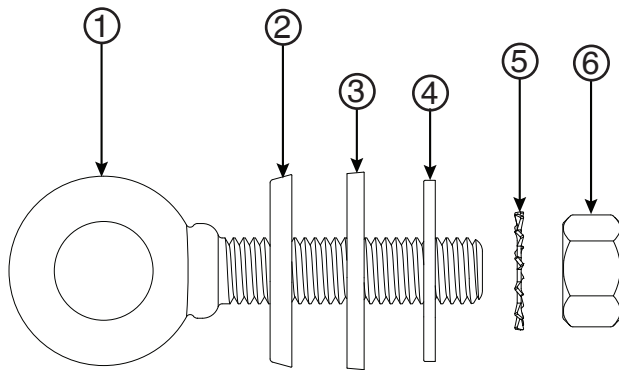

Vinyl Eye Anchor

Part No.
PI-77

Parts List		
Part #	QTY	Description
1	1	PI-77 1/2"-13 Rope Eye
2	1	Chrome Plated Bezel
3	1	Rubber Gasket
4	1	1/2" Stainless Steel Washer
5	1	1/2" SS Star Lock Washer
6	1	1/2" Stainless Steel Nut

- Chrome Plated Bronze
- Wall Eye Anchor
- Standard 7/8" Rope Eye

Page 1 of 1