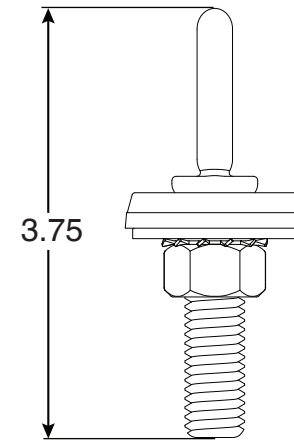

Vinyl Eye Anchor

Part No.
PI-77

Parts List		
Part #	QTY	Description
1	1	PI-77 1/2"-13 Rope Eye
2	1	Chrome Plated Bezel
3	1	Rubber Gasket
4	1	1/2" Stainless Steel Washer
5	1	1/2" SS Star Lock Washer
6	1	1/2" Stainless Steel Nut

- Chrome Plated Bronze
- Wall Eye Anchor
- Standard 7/8" Rope Eye

Page 1 of 1