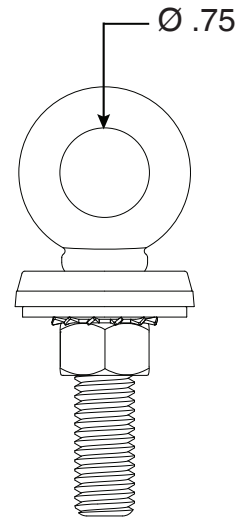

Vinyl Eye Anchor

Part No.
PI-77

Parts List		
Part #	QTY	Description
1	1	PI-77 1/2"-13 Rope Eye
2	1	Chrome Plated Bezel
3	1	Rubber Gasket
4	1	1/2" Stainless Steel Washer
5	1	1/2" SS Star Lock Washer
6	1	1/2" Stainless Steel Nut

- Chrome Plated Bronze
- Wall Eye Anchor
- Standard 7/8" Rope Eye

Page 1 of 1