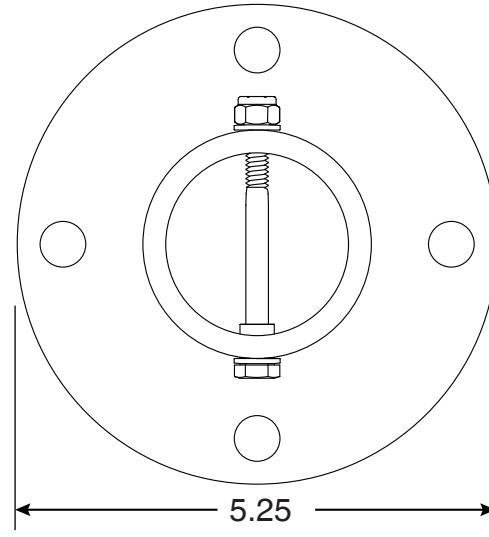

1.90" Aluminum Slide Flange

Part No.
PF-3119

Parts List	
QTY	Description
1	White Slide Flange
1	1/4"-20 x 2-3/4" SS Bolt
2	1/4" Stainless Steel Washers
1	1/4" Aluminum Bushing
1	1/4"-20 SS Lock Nut

- White Powder Coated Aluminum
- Accomodates 1.90" OD Tubing
- SS Through Bolt Secures Slide Leg