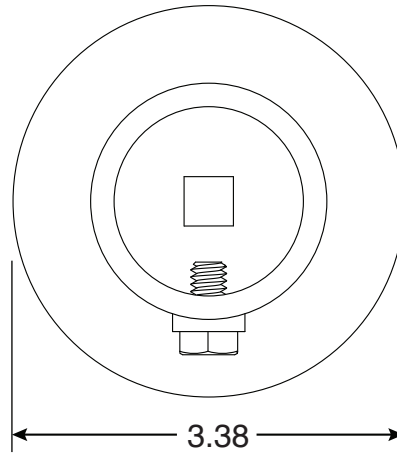

1.625" White Ladder Flange

Part No.
PF-2116-L

Parts List	
QTY	Description
1	White Ladder Flange
1	5/16"-18 x 5/8" SS BOLT

- White Powder Coated Aluminum
- Accommodates 1.625" OD Tubing