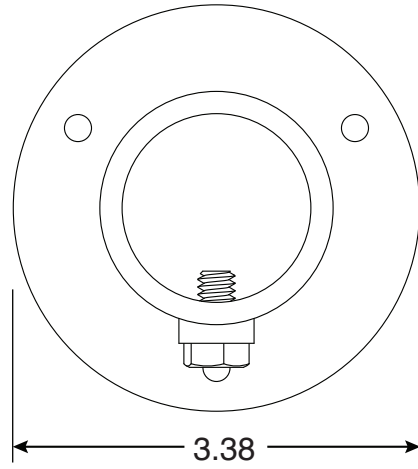

# 1.50" White Ladder Flange

Part No.  
PF-2115-L

| Parts List |                         |
|------------|-------------------------|
| QTY        | Description             |
| 1          | White Ladder Flange     |
| 1          | 5/16"-18 x 5/8" SS BOLT |

- White Powder Coated Aluminum
- Accommodates 1.50" OD Tubing