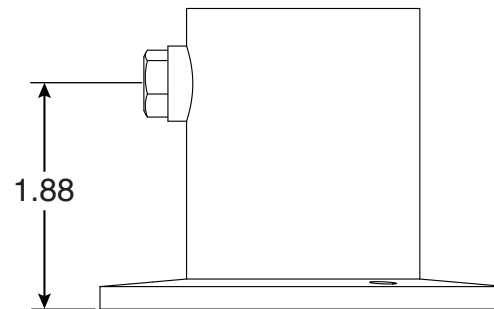

# 1.50" White Ladder Flange

Part No.  
PF-2115-L

| Parts List |                         |
|------------|-------------------------|
| QTY        | Description             |
| 1          | White Ladder Flange     |
| 1          | 5/16"-18 x 5/8" SS BOLT |

- White Powder Coated Aluminum
- Accommodates 1.50" OD Tubing