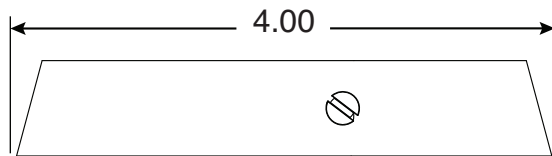

Chrome Plated Commercial Escutcheon

Part No.
PE-0019-CPB

QTY	Description
1	Chrome Plated Escutcheon
1	1/4"-20 SS Set Screw

- Chrome Plated Bronze
- Accommodates 1.90" OD Tubing

Perma-Cast LLC Pueblo, CO
www.permacastonline.com
Call 719-544-9544