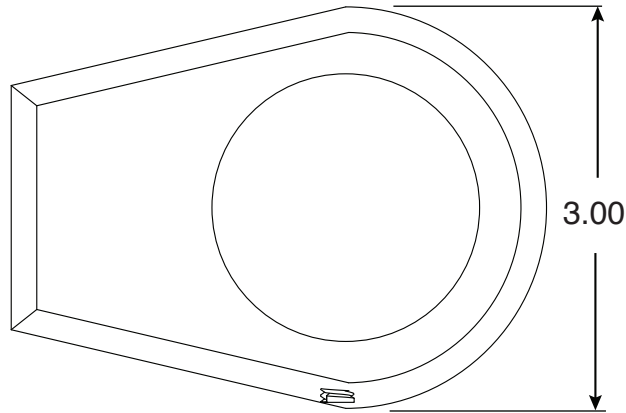

Chrome Plated Commercial Escutcheon

Part No.
PE-0019-CPB

QTY	Description
1	Chrome Plated Escutcheon
1	1/4"-20 SS Set Screw

- Chrome Plated Bronze
- Accommodates 1.90" OD Tubing

Perma-Cast LLC Pueblo, CO
www.permacastonline.com
Call 719-544-9544