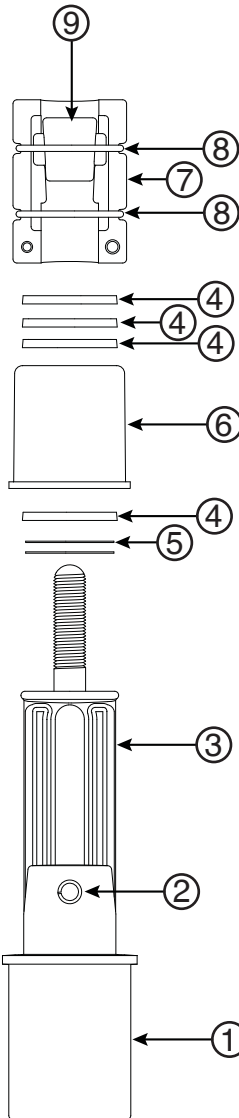

Johnny Hinge - Ladder Hinge

Part No.
JH-0019-BC

Parts List		
Part #	QTY	Description
1	1	Bronze Hinge Body
3	1	Bronze Hinge Arm
6	1	Bronze Hinge End Cap
7	2	Aluminum Pipe Clamp
9	1	Bronze Pipe Insert Nut
8	2	O-ring
2	1	Rollpin
5	1	Nylon Washer
4	4	Rubber Washer

- Corrosion Resistant Bronze
- Accommodates 1.9" Rails
- Mounts into all standard anchor sockets

Page 1 of 1

Perma-Cast Co. Pueblo, CO
www.permacastonline.com
Call 719-544-9544