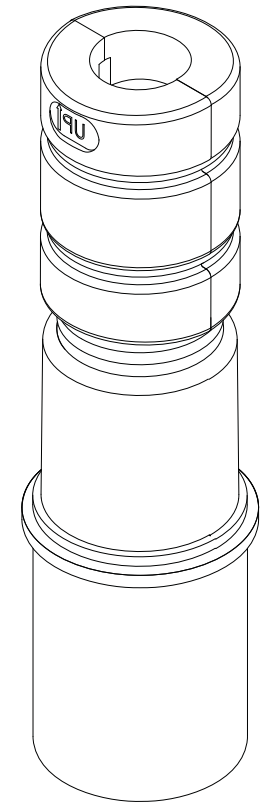

Johnny Hinge - Ladder Hinge

Part No.
JH-0019-BC

Parts List		
Part #	QTY	Description
1	1	Bronze Hinge Body
3	1	Bronze Hinge Arm
6	1	Bronze Hinge End Cap
7	2	Aluminum Pipe Clamp
9	1	Bronze Pipe Insert Nut
8	2	O-ring
2	1	Rollpin
5	1	Nylon Washer
4	4	Rubber Washer

- Corrosion Resistant Bronze
- Accommodates 1.9" Rails
- Mounts into all standard anchor sockets

Page 1 of 1

Perma-Cast Co. Pueblo, CO
www.permacastonline.com
Call 719-544-9544