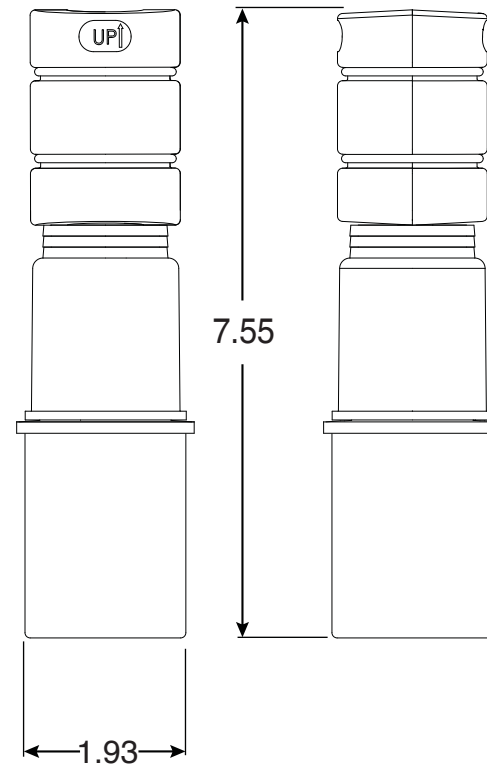

Johnny Hinge - Ladder Hinge

Part No.
JH-0019-BC

Parts List		
Part #	QTY	Description
1	1	Bronze Hinge Body
3	1	Bronze Hinge Arm
6	1	Bronze Hinge End Cap
7	2	Aluminum Pipe Clamp
9	1	Bronze Pipe Insert Nut
8	2	O-ring
2	1	Rollpin
5	1	Nylon Washer
4	4	Rubber Washer

- Corrosion Resistant Bronze
- Accommodates 1.9" Rails
- Mounts into all standard anchor sockets

Page 1 of 1

Perma-Cast Co. Pueblo, CO
www.permacastonline.com
Call 719-544-9544